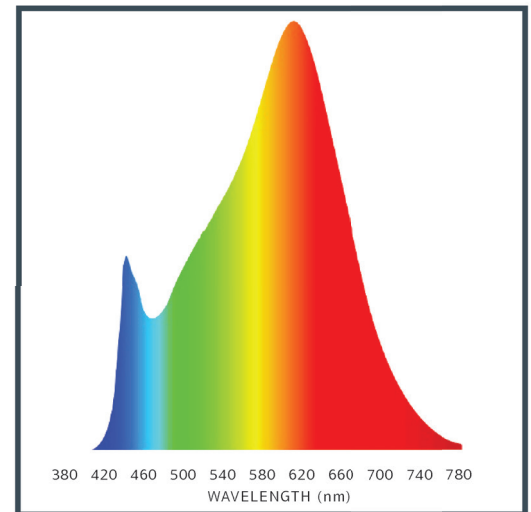

Base Type	GU24
Material	Ceramic + PC
Input Voltage	100-130V AC
Wattage	9.5
CRI	90+
Brightness	950 lumens
Lumens/Watt	100
Color Temperature	2700K & 3000K
R9	52
R13	96
Halogen Equivalent	75W
Beam Angle	360 degrees
Life	25,000 hours
Warranty	Limited Lifetime*

Available Models:

- EA-GU24-9.5W-001-279F-D (2700K)
- EA-GU24-9.5W-001-309F-D (3000K)

Dimming:

Dimmable with most incandescent and LED dimmers.

120V
SERIES

SPECTRAL DISTRIBUTION

CRI VALUES R1-R15