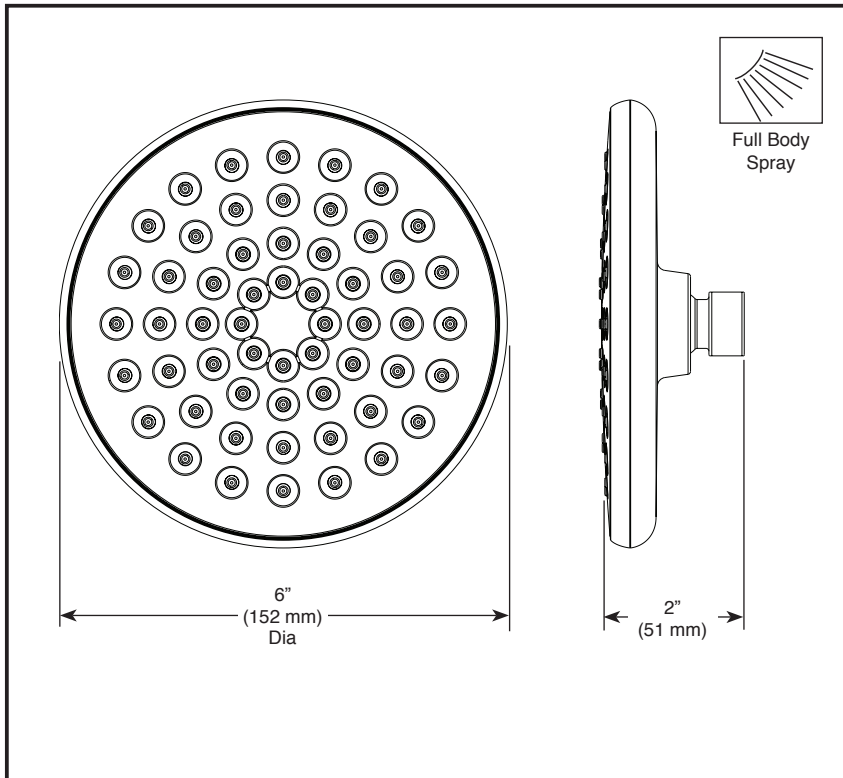

see what Delta can do™

RAINCAN SHOWER HEAD

■ Single-Setting Raincan Shower Head

FEATURES:

- Touch-Clean® Nozzles

STANDARD SPECIFICATIONS

- Max flow rate 1.75 gpm @ 80 psi, 6.6 L/min @ 550 kPa
- Metal ball connector for durability
- Ball connector swivel angle is 44° (22° per side)
- Standard 1/2"-14 NPT pipe fitting

COMPLIES WITH:

- ASME A112.18.1 / CSA B125.1
- EPA WaterSense®

52433 ▲

Submitted Model No.: _____

Specific Features: _____

▲ Designate proper finish suffix

Delta reserves the right (1) to make changes in specifications and materials, and (2) to change or discontinue models, both without notice or obligation. Dimensions are for reference only. See current full-line price book or www.deltafaucet.com for finish options and product availability.