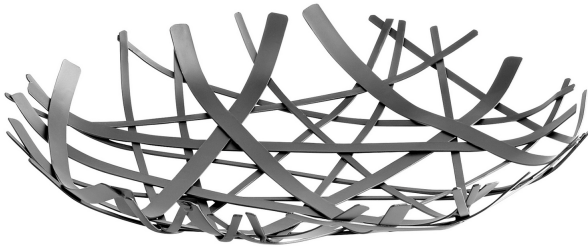

201 Railhead Rd
Ft. Worth, TX 76106
Website: cyan.design

Phone: 888-371-3072
Fax: 888-371-3073
Email: info@cyandesign.biz

Belgian Basket

Item #: **10522**
Color: **Graphite**
Height: **2"**
Width/Dia.: **16.25"**

The Belgian Basket tray features a black finish on an abstract cross hatched iron base. An attractive, waffled design can add the right touch of artistic elegance to your ensemble. Fits easily on a living room coffee table or a kitchen island countertop and is a perfect place to showcase your decorative fillers, floral arrangements, literature or other miscellaneous items.