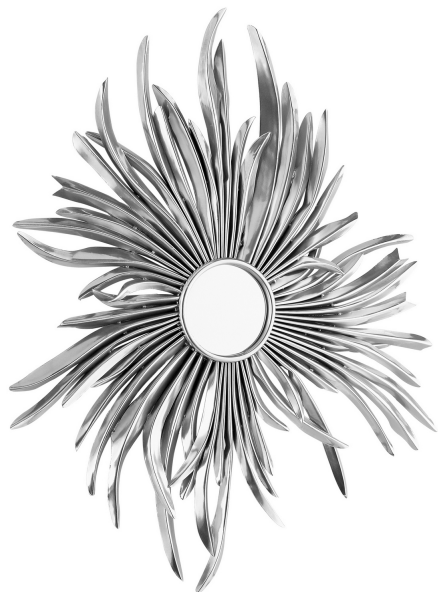

201 Railhead Rd
Ft. Worth, TX 76106
Website: cyan.design

Phone: 888-371-3072
Fax: 888-371-3073
Email: info@cyandesign.biz

Brees Mirror

Item #: **10408**
Color: **Silver**
Height: **30.25"**
Width/Dia.: **27.25"**

Bring sunshine into your dining room or hallway with this sunflower inspired classic silver mirror. The silhouette is crafted from thin strips of iron, which round out to a beautiful, geometric circle. Adorned curves of iron add an elevated touch to the unusual. Perfect for any living space with a traditional lean, but also suited for commercial or office spaces with a fun and whimsical ensemble.