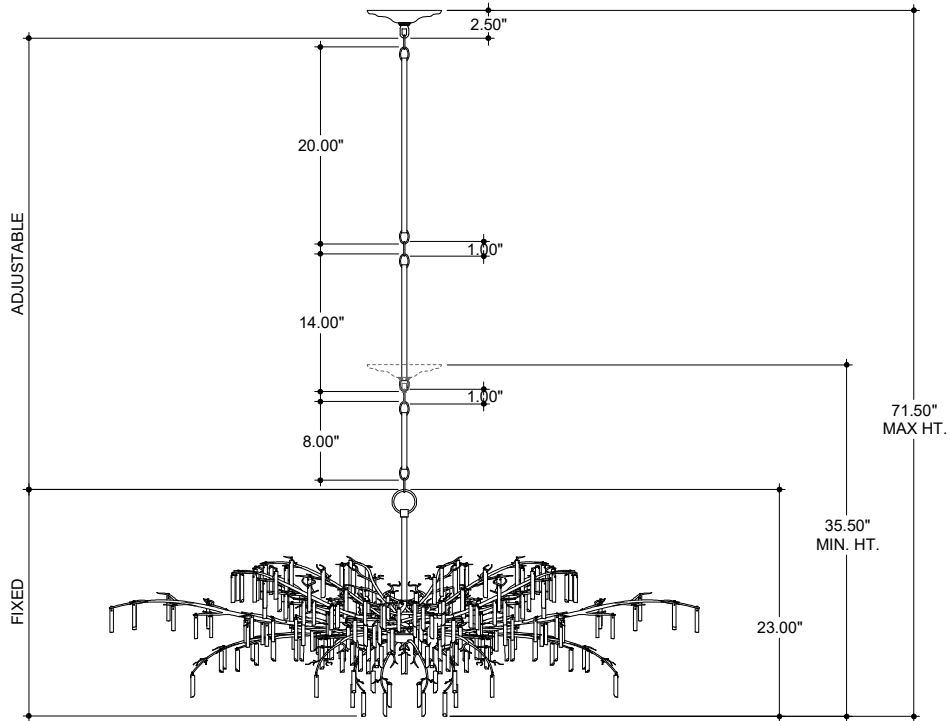

60.25" DIA. BODY  
 6.00" DIA. CANOPY  
 1.00" H X 4.25" W  
 CROSS BAR

TOP VIEW

CANOPY DETAIL

FRONT VIEW

9000-0438

ALL WORK © 2019 CURREY & COMPANY