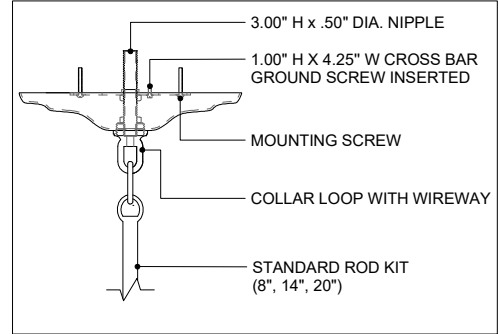

60.25" DIA. BODY  
 6.00" DIA. CANOPY  
 1.00" H X 4.25" W  
 CROSS BAR

TOP VIEW

CANOPY DETAIL

FRONT VIEW

9000-0438

ALL WORK © 2019 CURREY & COMPANY