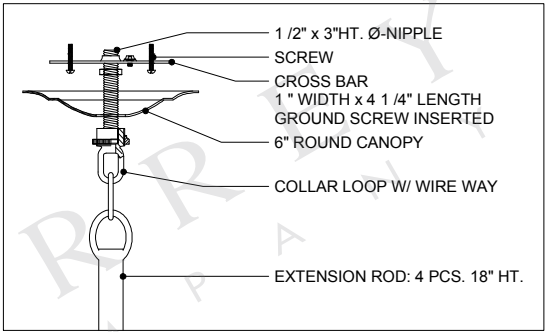

TOP VIEW

FRONT VIEW

9000-0056

ALL WORK © 2015 CURREY & COMPANY