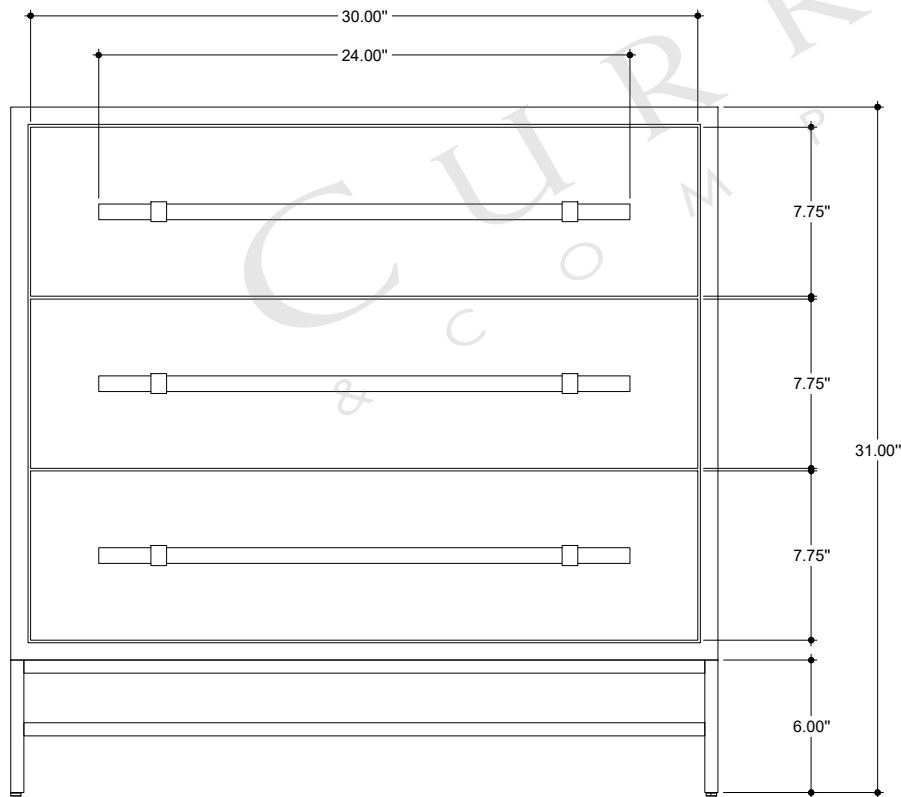

TOP VIEW

FRONT VIEW

SIDE VIEW

3000-0089

ALL WORK © 2018 CURREY & COMPANY