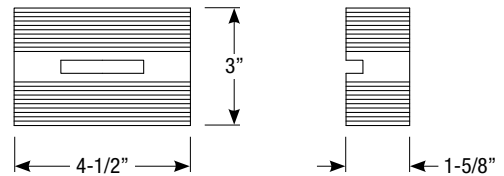

3" x 4-1/2" LED Step Light

120V Input

Fits a single gang box

Electrical Data

Catalog Number	Wattage	Source Lumens	Efficacy
SS3002	4W	120lm	30lpw

Construction

Die-cast aluminum housing with solite lens. Surface mount luminaire illuminates stairs, steps or pathways. Energy-saving LED emits through the solite glass lens.

Available in bronze, silver metallic or white.

Installation

Fits in standard single-switch box, and a 2" x 3" handy box. Junction box mounts horizontally.

Listings

- UL listed to US and Canadian standards for wet locations
- ADA compliant