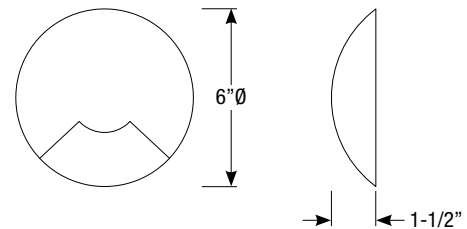

6" Round LED Step Light

120V Input

Fits a single gang box

Electrical Data			
Catalog Number	Wattage	Source Lumens	Efficacy
SS3000	7W	240lm	34lpw

Construction

Die-cast aluminum housing with solite lens. Surface mount luminaire illuminates stairs, steps or pathways. Energy-saving LED emits through the solite glass lens.

Available in bronze, silver metallic or white.

Installation

Fits in standard single-switch box, and a 2" x 3" handy box. Junction box mounts horizontally.

Listings

- UL listed to US and Canadian standards for wet locations
- ADA compliant