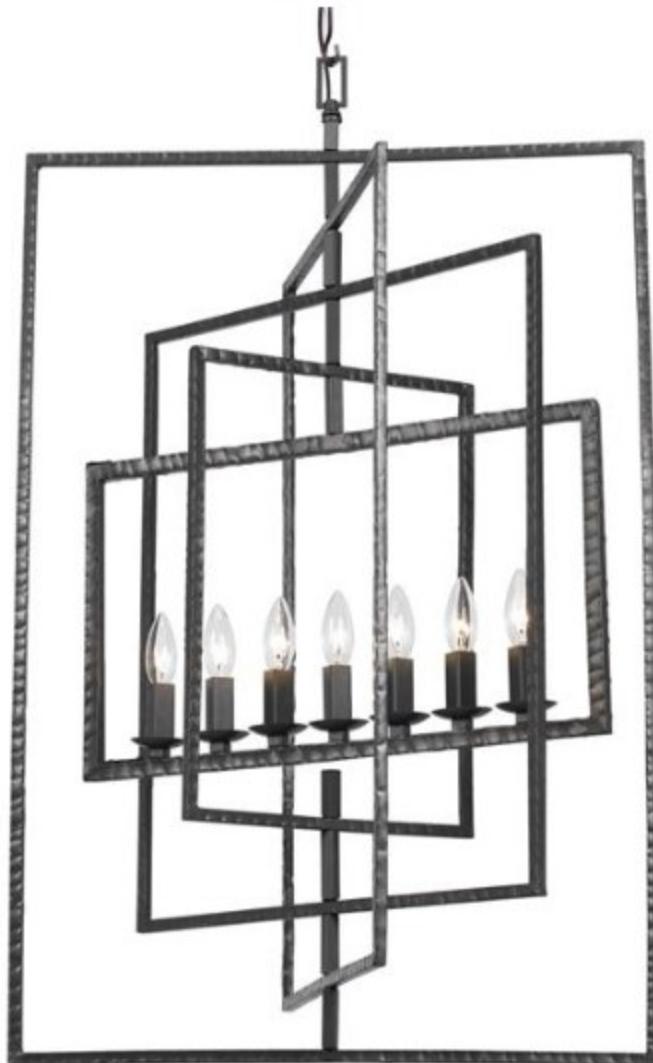

CRYSTORAMA

CAPRI COLLECTION

339-RS

Product Name: Crystorama Capri 7 Light Raw Steel Chandelier

Dimensions: w24.00 x h39.00 x d21.75(in)

Total Number Lights: 7

External Lights: 7

Total Wattage: 420

Bulb Type: Candelabra

Material: Steel

Finish: Raw Steel

Canopy Size: 4.75"W

Chain or Rod/Wire Length: 72/120

Item Weight: 6

Package Weight: 17

www.CRYSTORAMA.com