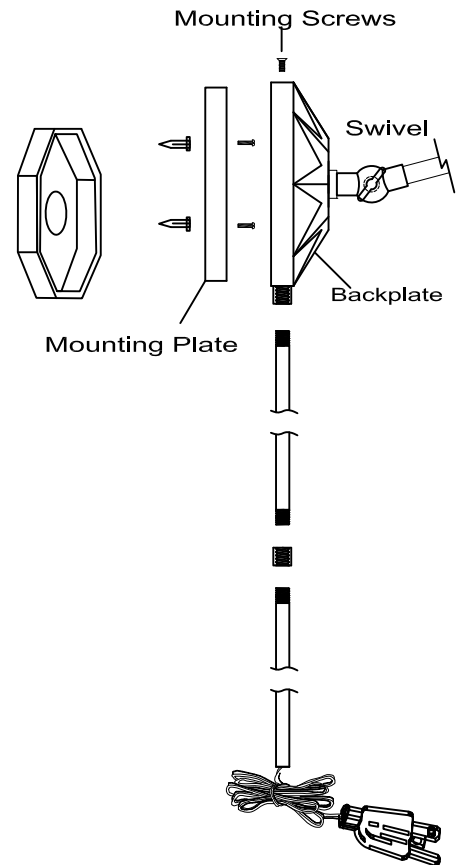

CRYSTORAMA

95 Cantiague Rock Road, Westbury NY 11590 | P:800.888.4470 | F:516.931.1254 | info@crystorama.com | CRYSTORAMA.com

MODEL#: MOR-8800-PN ASSEMBLY AND DRESSING INSTRUCTIONS

overall
W13"
H7"

WARNING

Electrical Danger Turn Power Off

IMPORTANT
TURN OFF THE POWER AT THE MAIN FUSE OR CIRCUIT BREAKER BOX BEFORE STARTING INSTALLATION

You will need 1-MED.BULBS
60 watts Max
Bulbs not included
USE LED BULBS FOR EXTENDED USE

Hard-wired

Portable