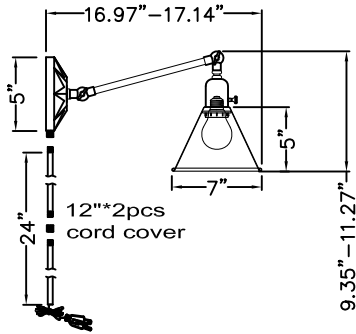

CRYSTORAMA

95 Cantiague Rock Road, Westbury NY 11590 | P:800.888.4470 | F:516.931.1254 | info@crystorama.com | CRYSTORAMA.com

MODEL#: MOR-8800-PN ASSEMBLY AND DRESSING INSTRUCTIONS

overall
W13"
H7"

WARNING

Electrical Danger Turn Power Off

IMPORTANT
TURN OFF THE POWER AT THE MAIN FUSE OR CIRCUIT BREAKER BOX BEFORE STARTING INSTALLATION

You will need 1-MED.BULBS
60 watts Max
Bulbs not included
USE LED BULBS FOR EXTENDED USE