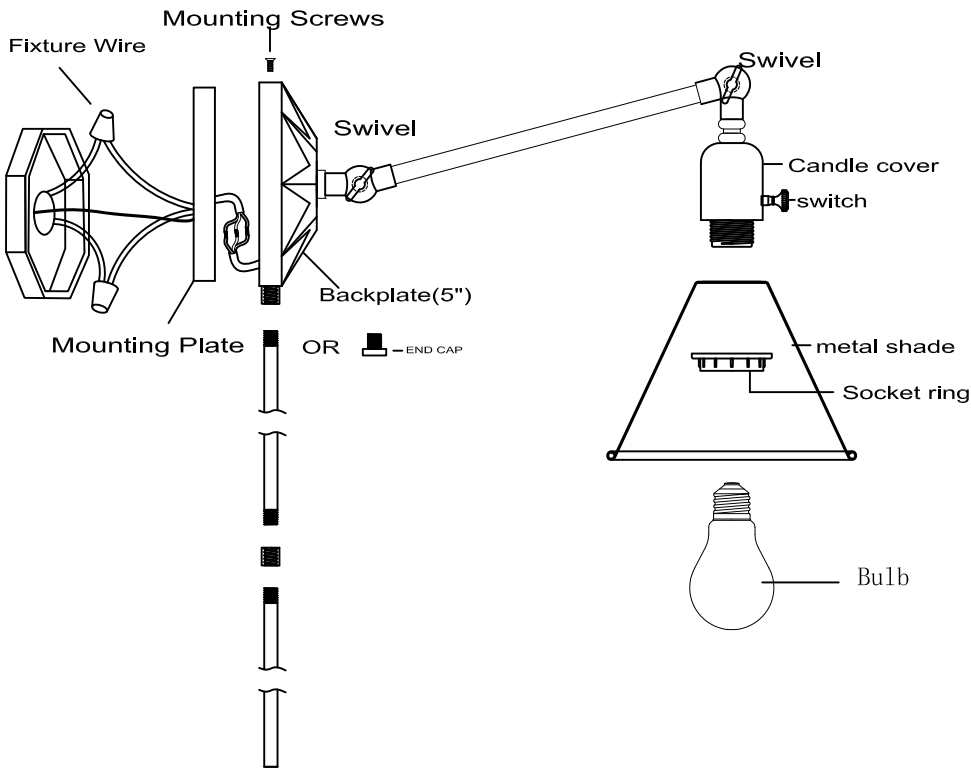

Electrical Danger Turn Power Off

IMPORTANT
TURN OFF THE POWER AT THE MAIN FUSE OR CIRCUIT BREAKER BOX BEFORE STARTING INSTALLATION

You will need 1-MED.BULBS
60 watts Max
Bulbs not included
USE LED BULBS FOR EXTENDED USE

Hard-wired

Portable