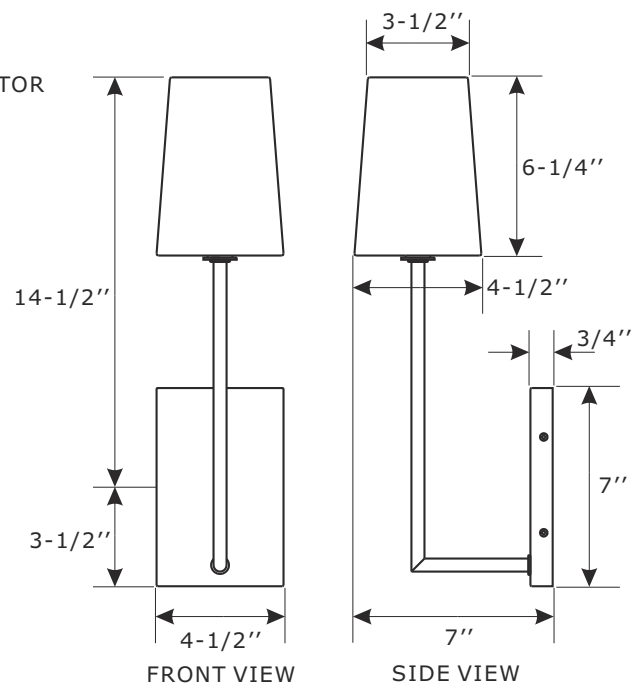

Electrical Danger Turn Power off

All electrical components must be installed by a licensed electrician in accordance with the National Electric Code and the appropriate local electrical codes.

You will need 1 Candelabra bulbs 60 Watts recommended, Use LED bulbs for Extended use. Bulb not included