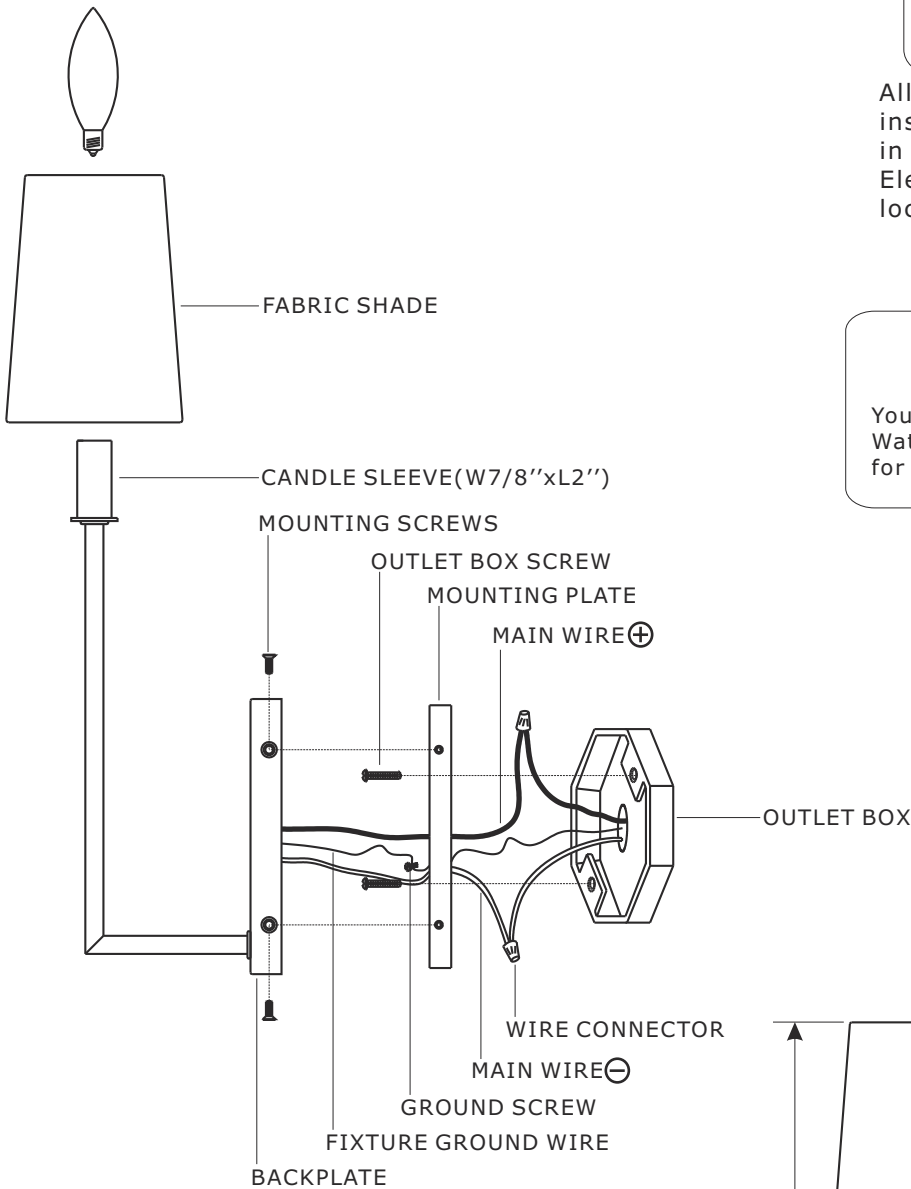

Electrical Danger Turn Power off

All electrical components must be installed by a licensed electrician in accordance with the National Electric Code and the appropriate local electrical codes.

You will need 1 Candelabra bulbs 60 Watts recommended, Use LED bulbs for Extended use. Bulb not included