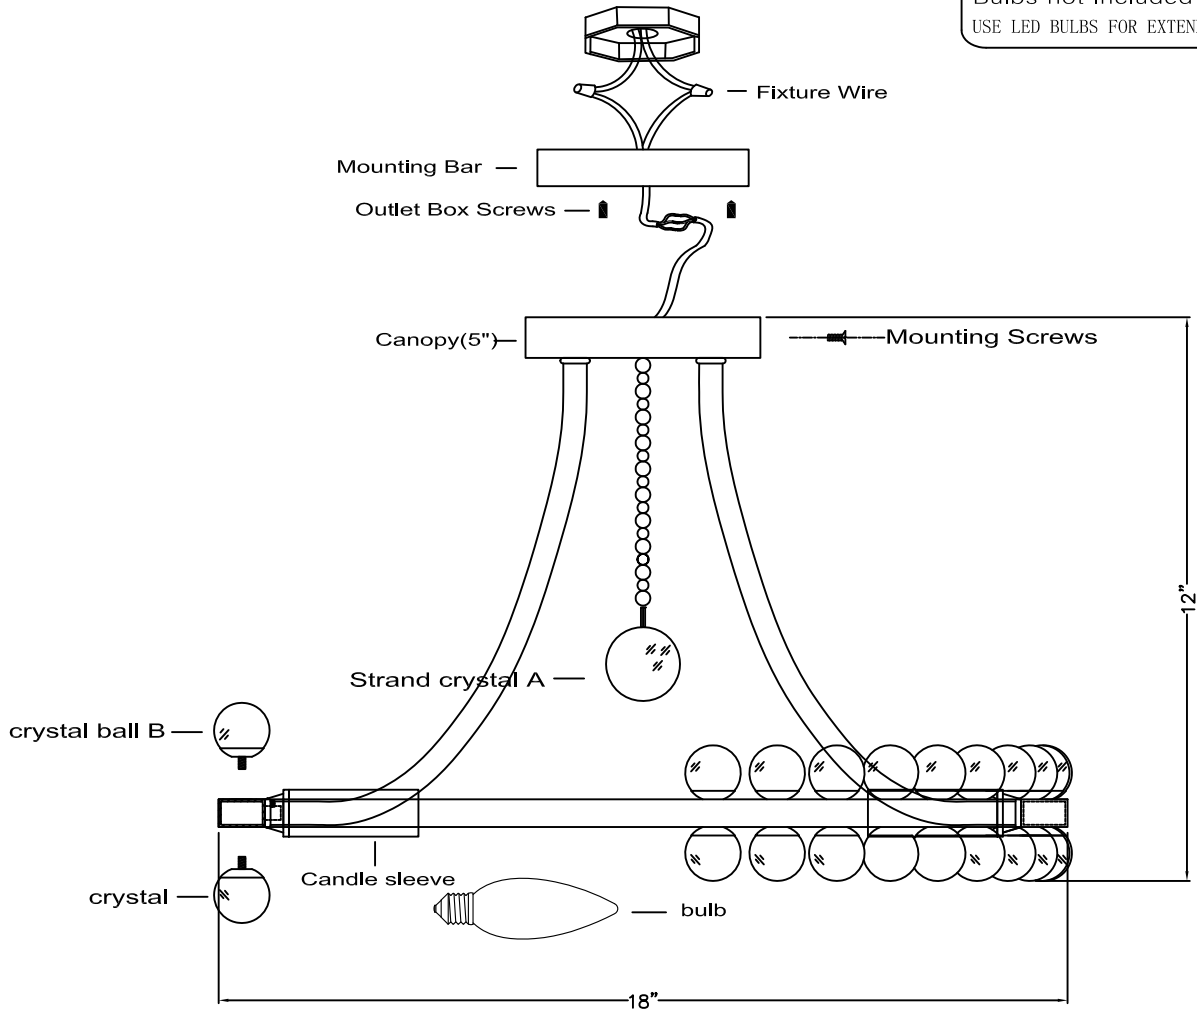

CRYSTORAMA

95 Cantiague Rock Road, Westbury NY 11590 | P:800.888.4470 | F:516.931.1254 | info@crystorama.com | CRYSTORAMA.com

MODEL#: CLO-8894-AG
ASSEMBLY AND DRESSING INSTRUCTIONS

WARNING

Electrical Danger Turn Power Off

IMPORTANT
 TURN OFF THE POWER AT THE MAIN FUSE OR CIRCUIT BREAKER BOX BEFORE STARTING INSTALLATION

You will need 4-Cand.BULBS
 60 watts Max
 Bulbs not included
 USE LED BULBS FOR EXTENDED USE

Strand crystal A=10pcs*8mm ball
 +10pcs*6mm ball+1pcs*40mm ball

Strand crystal B=80pcs*30mm ball