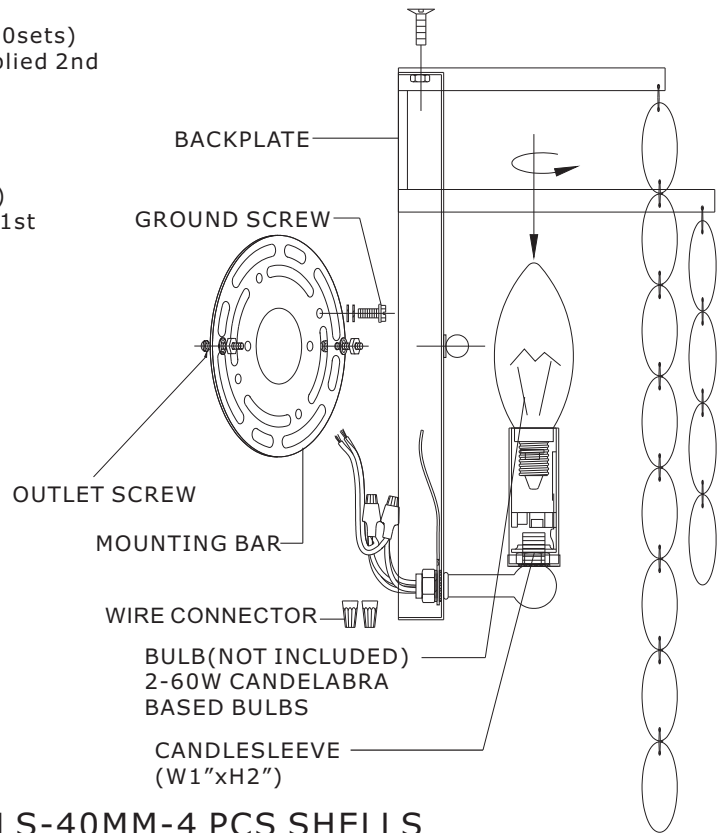

All electrical components must be installed by a licensed electrician in accordance with the National Electric Code and the appropriate local electrical codes

You will need 2 Candelabra bulbs. 40 Watts recommended 60 Watts max. Bulb not included.
USE LED FOR EXTENDED USE

A: 10SETS CAPIZ SHELLS-40MM-4 PCS SHELLS

B: 8SETS CAPIZ SHELLS-40MM-8 PCS SHELLS

5 SPARE 2 HOLE CAPIZ SHELLS

2 SPARE 1 HOLE CAPIZ SHELLS