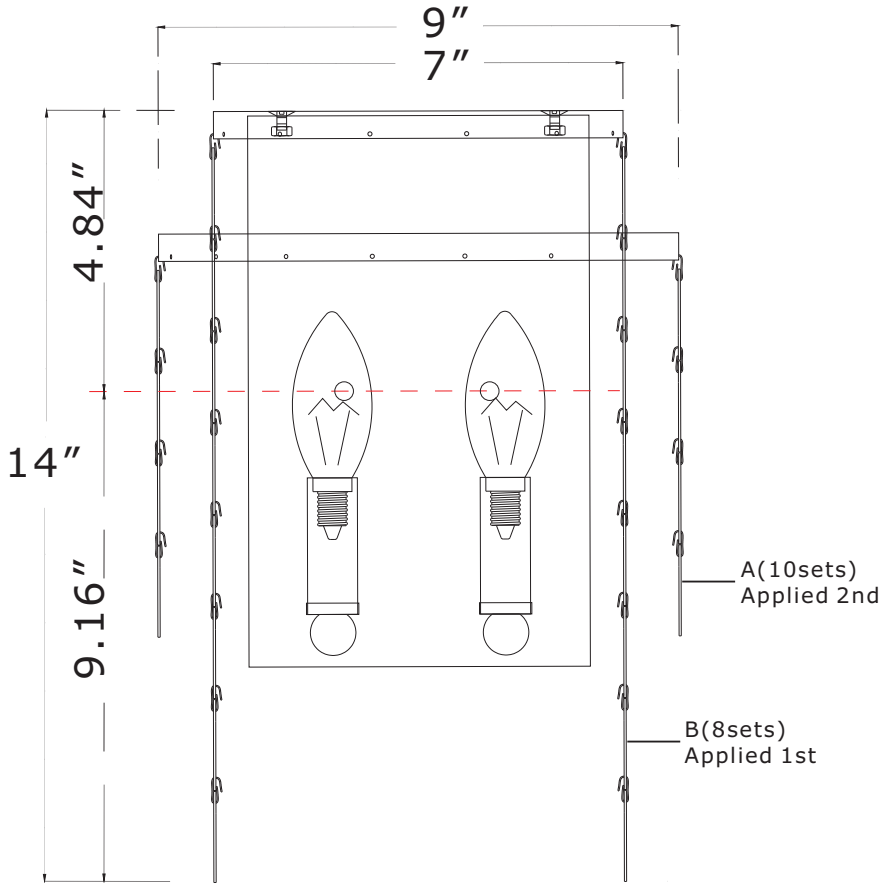

All electrical components must be installed by a licensed electrician in accordance with the National Electric Code and the appropriate local electrical codes

You will need 2 Candelabra bulbs. 40 Watts recommended 60 Watts max. Bulb not included.
USE LED FOR EXTENDED USE

A: 10SETS CAPIZ SHELLS-40MM-4 PCS SHELLS

B: 8SETS CAPIZ SHELLS-40MM-8 PCS SHELLS

5 SPARE 2 HOLE CAPIZ SHELLS

2 SPARE 1 HOLE CAPIZ SHELLS