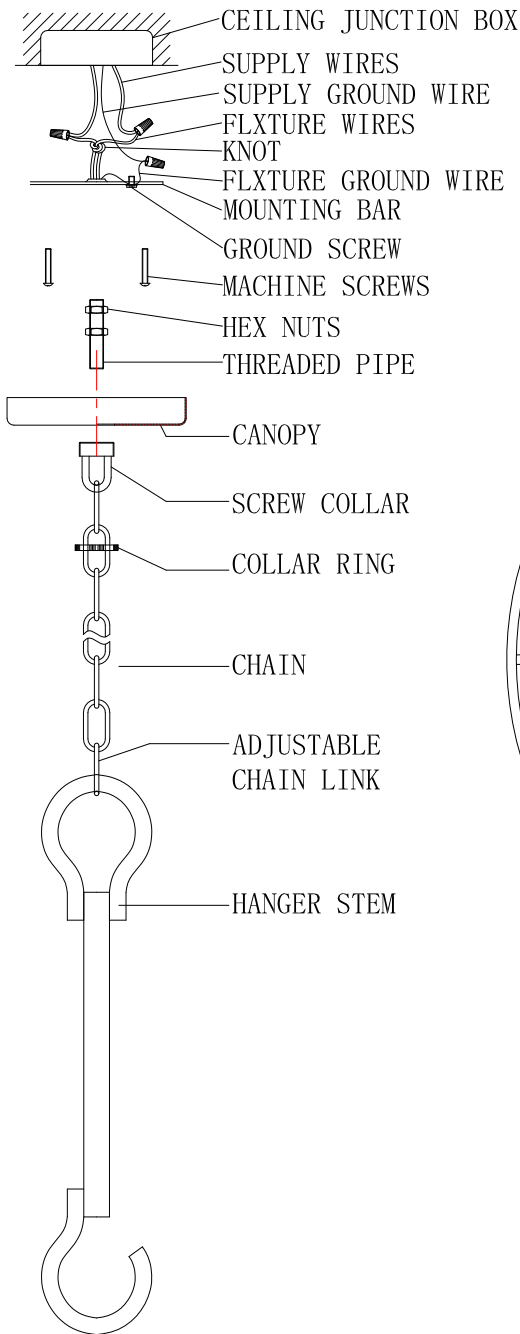

CRYSTORAMA

1958
 95 Cantiague Rock Road, Westbury NY 11590
 ph:516.931.9090 fax:516.931.1254
 info@crystorama.com www.crystorama.com

MODEL#:9224-EB ASSEMBLY AND DRESSING INSTRUCTIONS

All electrical components must be installed by a licensed electrician in accordance with the National Electric Code and the appropriate local electrical codes.

You will need 5 - Cand. Bulb
 40 Watts Recommended
 60 Watts Max
 Bulb not included

A = (1X40mm Ba11+2X10mm Ba11) X1PC