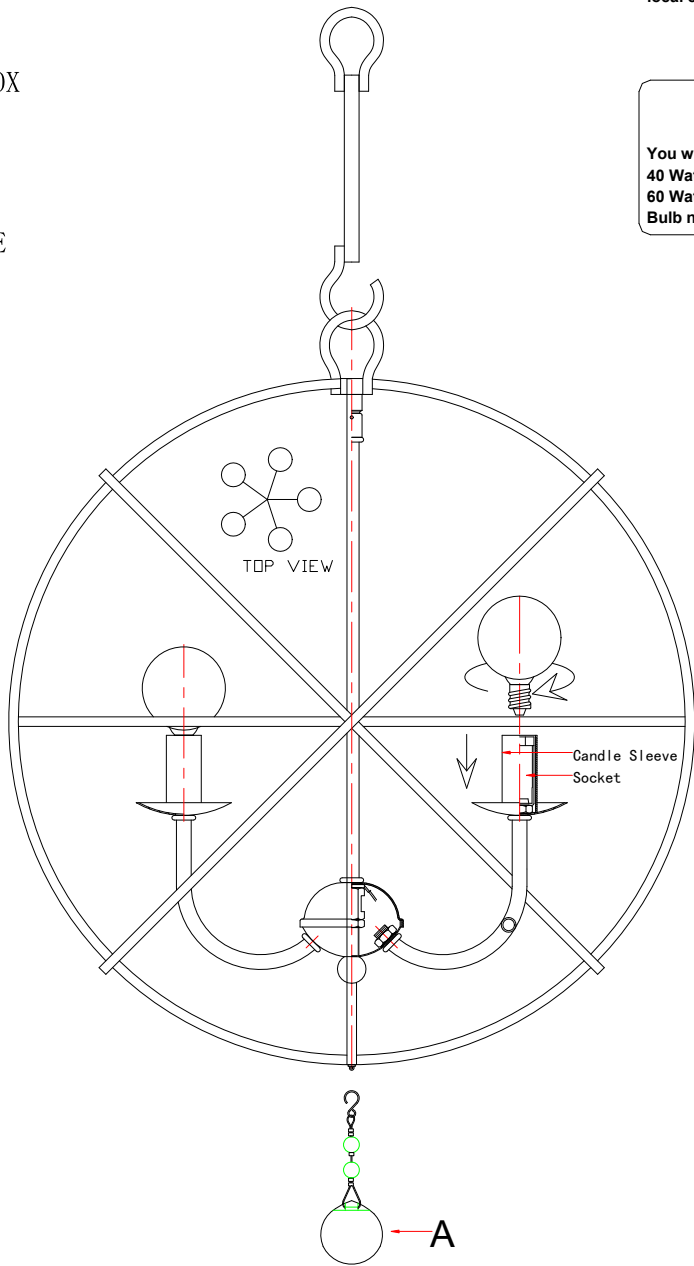

CRYSTORAMA

1958
 95 Cantiague Rock Road, Westbury NY 11590
 ph:516.931.9090 fax:516.931.1254
 info@crystorama.com www.crystorama.com

MODEL#:9224-EB ASSEMBLY AND DRESSING INSTRUCTIONS

All electrical components must be installed by a licensed electrician in accordance with the National Electric Code and the appropriate local electrical codes.

You will need 5 - Cand. Bulb
 40 Watts Recommended
 60 Watts Max
 Bulb not included

A = (1X40mm Ba11+2X10mm Ba11) X1PC