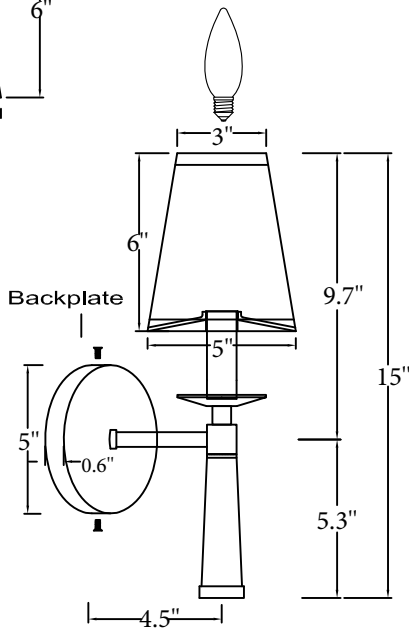

CRYSTORAMA

95 Cantiague Rock Road, Westbury NY 11590
 ph:516.931.9090 fax:516.931.1254
 info@crystorama.com www.crystorama.com

MODEL#: 8861-PN ASSEMBLY AND DRESSING INSTRUCTIONS

Shade Dimensions

IMPORTANT
 TURN OFF THE POWER AT THE MAIN
 FUSE OR CIRCUIT BREAKER BOX
 BEFORE STARTING INSTALLATION

You will need 1-Cand. BULB
 60 watts Max
 Bulb not included

— bulb

— Shade

Fixture Wire

Backplate

— Candle sleeve

— Glass Finial

Mounting Plate