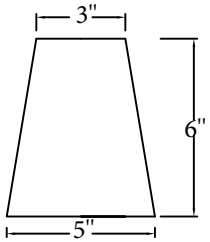

CRYSTORAMA

95 Cantiague Rock Road, Westbury NY 11590
 ph:516.931.9090 fax:516.931.1254
 info@crystorama.com www.crystorama.com

MODEL#: 8861-PN ASSEMBLY AND DRESSING INSTRUCTIONS

Shade Dimensions

IMPORTANT
 TURN OFF THE POWER AT THE MAIN
 FUSE OR CIRCUIT BREAKER BOX
 BEFORE STARTING INSTALLATION