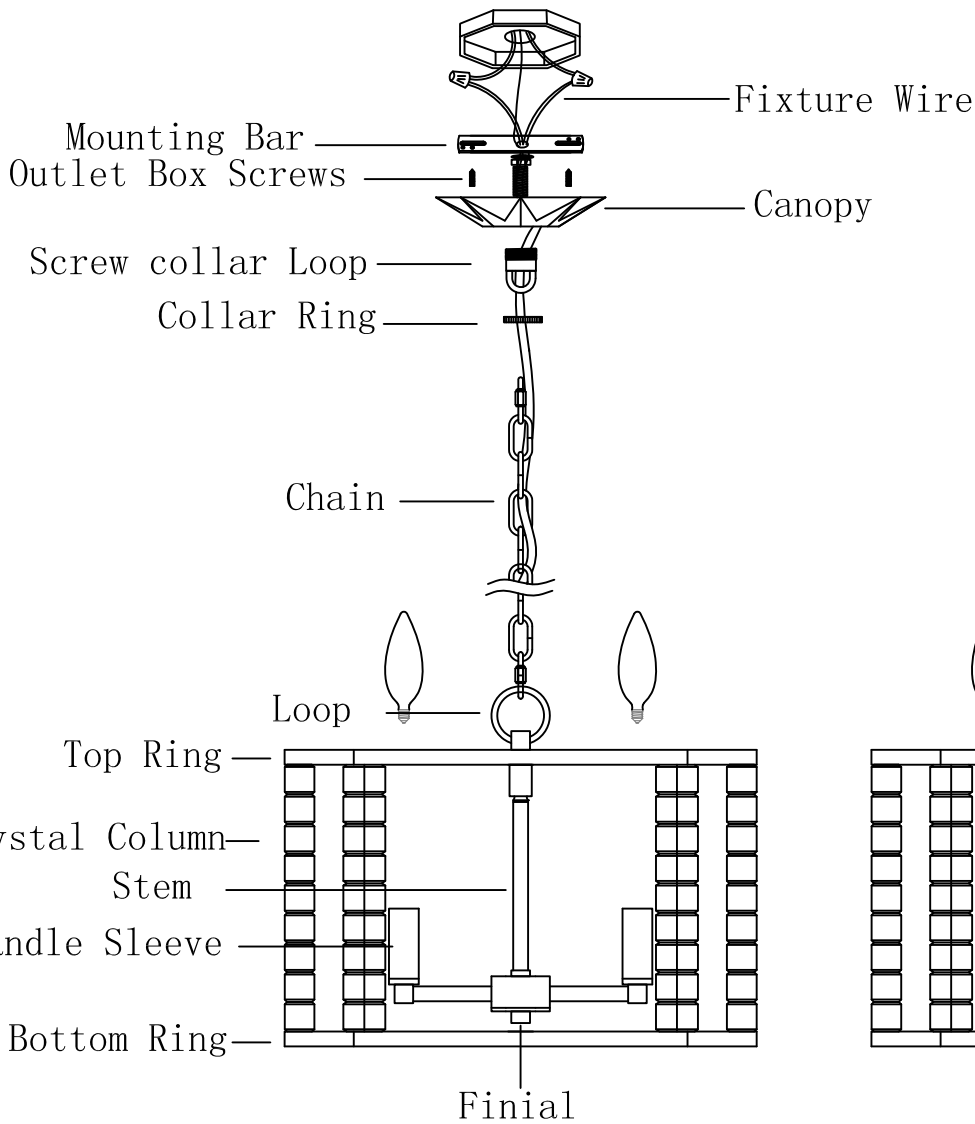

TURN OFF THE POWER AT THE MAIN  
 FUSE OR CIRCUIT BREAKER BOX  
 BEFORE STARTING INSTALLATION

You will need 4-Cand. BULB  
 60 watts Max  
 Bulb not included

**For Hanging**

**For Ceiling**