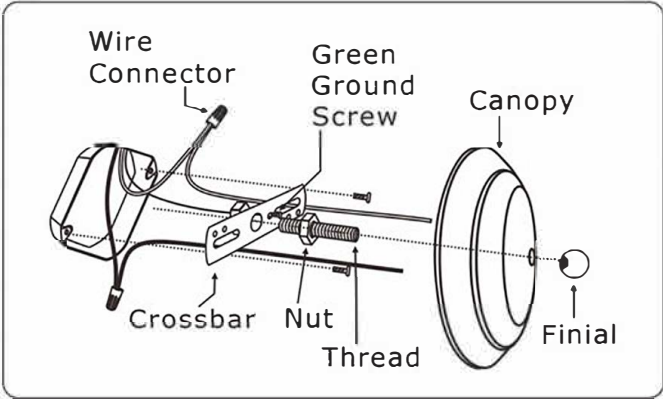

Electrical Danger Turn Power Off

All electrical components must be installed by a licensed electrician in accordance with the National Electric Code and the appropriate local electrical codes.

You will need  
 2 Candelabra bulb.  
 40 Watts Recommended.  
 60 Watts Max.  
 Bulb not included.

- A = (14mm-3holes+50mm)x4sets
- B = (18mm Square+14mm+63mm)x1pc
- C = (14mm+63mm)x1pc

- D = (14mm\*9)x2sets
- E = (14mm\*4+14mm-3holes+14mm\*4)x1pc