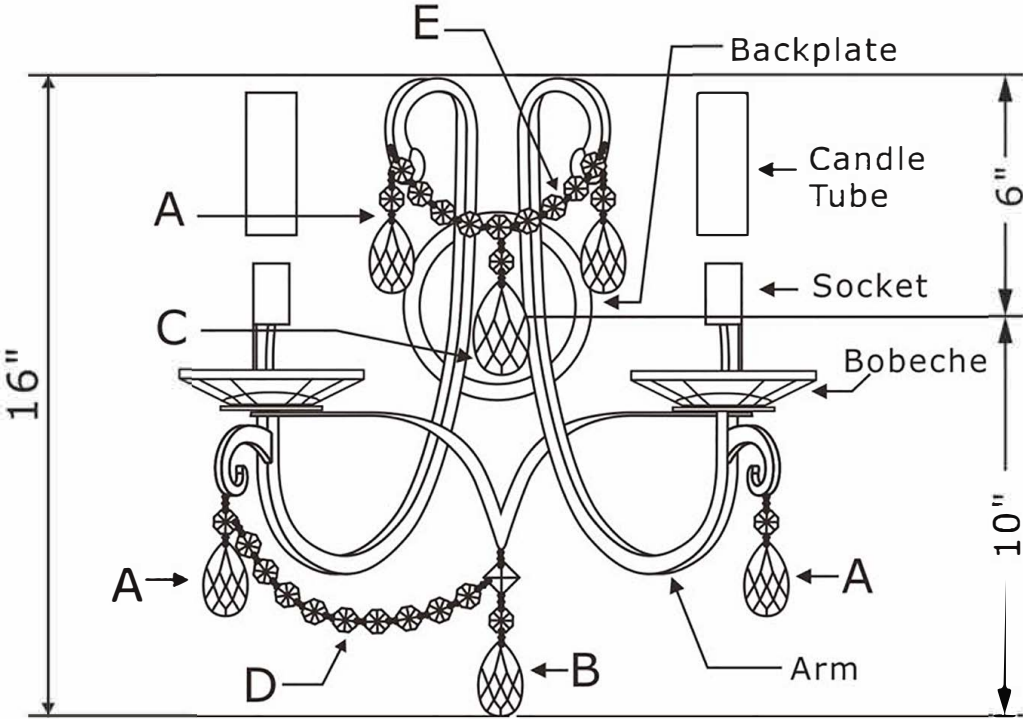

Electrical Danger Turn Power Off

All electrical components must be installed by a licensed electrician in accordance with the National Electric Code and the appropriate local electrical codes.

You will need  
 2 Candelabra bulb.  
 40 Watts Recommended.  
 60 Watts Max.  
 Bulb not included.

- A = (14mm-3holes+50mm)x4sets
- B = (18mm Square+14mm+63mm)x1pc
- C = (14mm+63mm)x1pc

- D = (14mm\*9)x2sets
- E = (14mm\*4+14mm-3holes+14mm\*4)x1pc