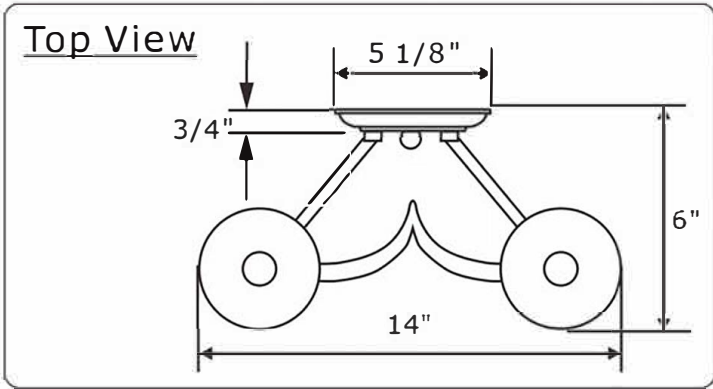

Electrical Danger Turn Power Off

All electrical components must be installed by a licensed electrician in accordance with the National Electric Code and the appropriate local electrical codes.

You will need  
 2 Candelabra bulb.  
 40 Watts Recommended.  
 60 Watts Max.  
 Bulb not included.

- A = (14mm-3holes+50mm)x4sets
- B = (18mm Square+14mm+63mm)x1pc
- C = (14mm+63mm)x1pc

- D = (14mm\*9)x2sets
- E = (14mm\*4+14mm-3holes+14mm\*4)x1pc