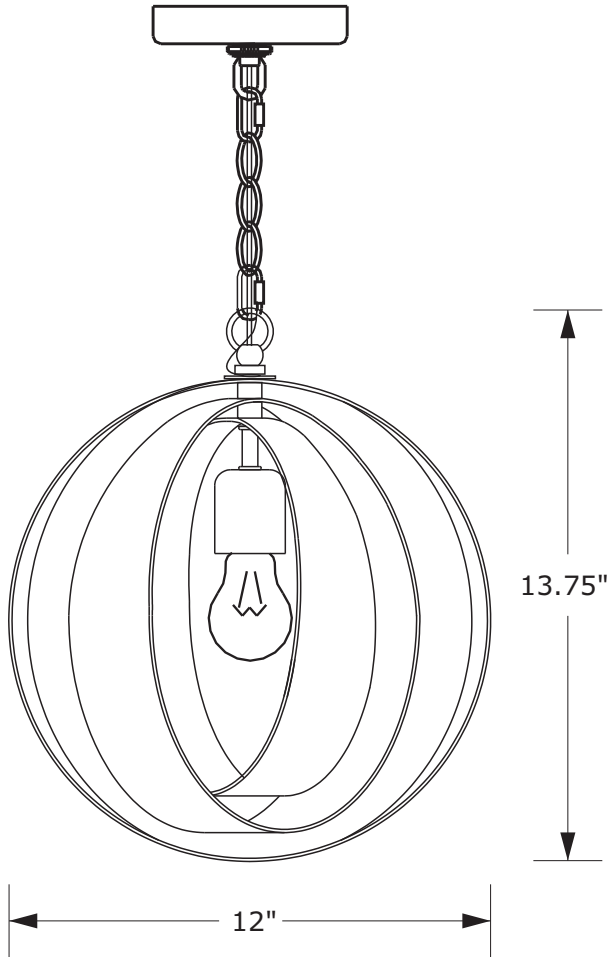

CRYSTORAMA

LIGHTING THE WAY FOR SIXTY YEARS

ASSEMBLY INSTRUCTION MODEL #580-EB-GA

All electrical components must be installed by a licensed electrician in accordance with the National Electric Code and the appropriate local electrical codes.

You will need 1 - Medium Bulb

60 Watts Recommended 100 Watts Max.

USE LED BULBS FOR EXTENDED USE

THIS FIXTURE IS DAMP RATED

How to Install

1. Insert recommended bulb (not included).
2. Adjust the flat metal rings to the preferred angle.

LIGHTING THE WAY FOR SIXTY YEARS

PART NUMBER MODEL #580-EB-GA

Part Number

- A. (1) - Mounting Hardware
- B. (1) - Canopy(W4.75", H0.75") #XRE580EBGACAN4.75IN
- C. (1) - Collar Ring
- D. (1) - Collar Loop
- E. (2) - Quick Link
- F. (1) - Hanging Chain(72",3.2mm) #XRE580EBGACHA3.2MM
- G. (1) - Fixture Loop