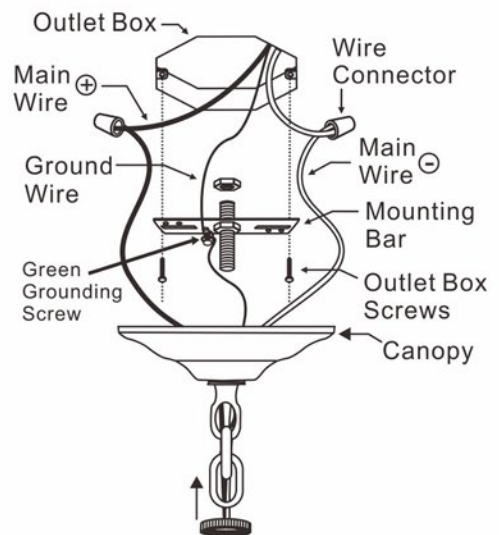

Electrical Danger

Turn Power Off

All electrical components must be installed by a licensed electrician in accordance with the National Electric Code and the appropriate local electrical codes.

1 Bbobèche With (5)"A" Trim

The Bbobèche With (4)"B" Trim

A=  (14mm+38mm)x25 sets

B=  (14mm+50mm)x8 sets

C=  (14mm+30mm)x1 set

You will need 4 - Cand.Bulb
40 Watts Recommended
60 Watts Max
Bulb not included.