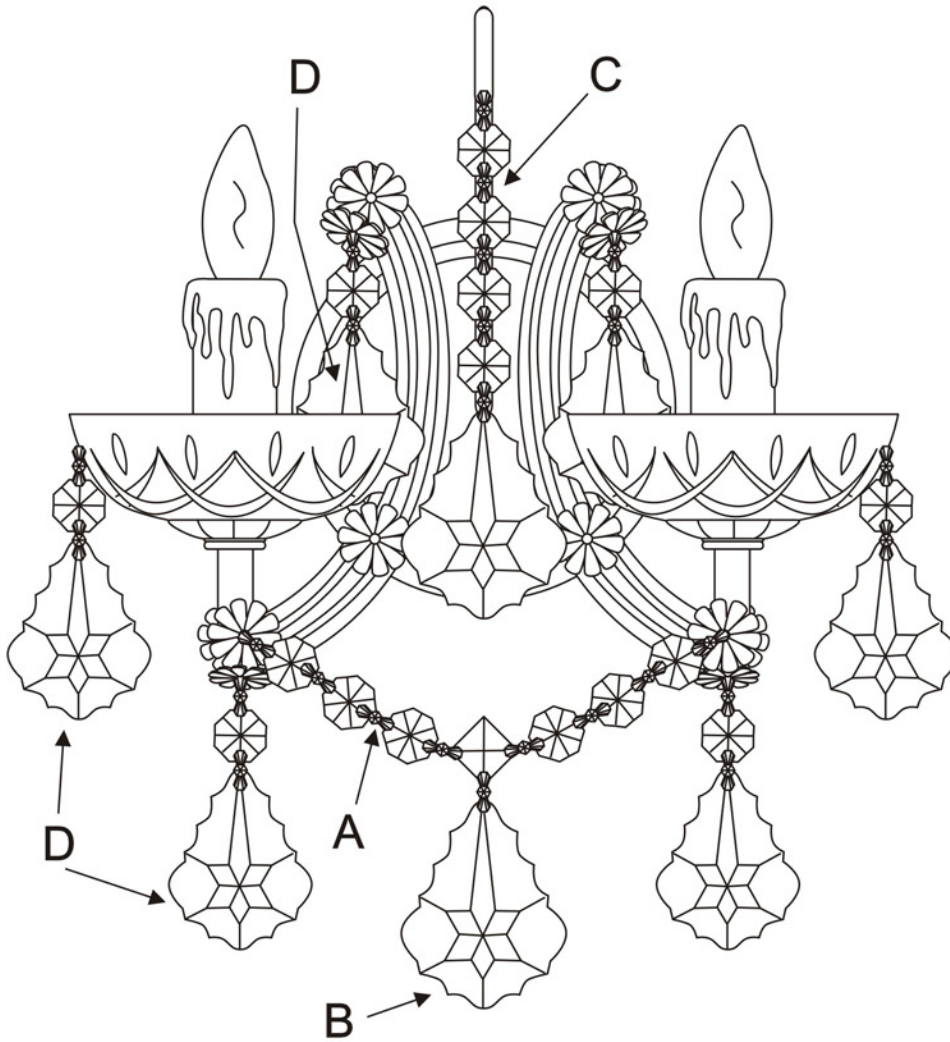

1958

CRYSTORAMA

LIGHTING GROUP

95 Cantiague Rock Road Westbury, NY 11590 Tel:(516) 931-9090 Fax:(516) 931-1254 www.crystorama.com

MODEL#:4472 ASSEMBLY AND DRESSING INSTRUCTIONS

Electrical Danger Turn Power Off

All electrical components must be installed by a licensed electrician in accordance with the National Electric Code and the appropriate local electrical codes.

A=  (6 Jewels Strand + 1 Square 3 Holes) * 1pc

B=  (20/64-2.5" --No Jewels) * 1pc

C=  (4 Jewels + 1x 20/64-2.5") * 1pc

D=  (20/50-2") * 12pcs

You will need 2 - Cand.Bulb
40 Watts Recommended
60 Watts Max
Bulb not included.