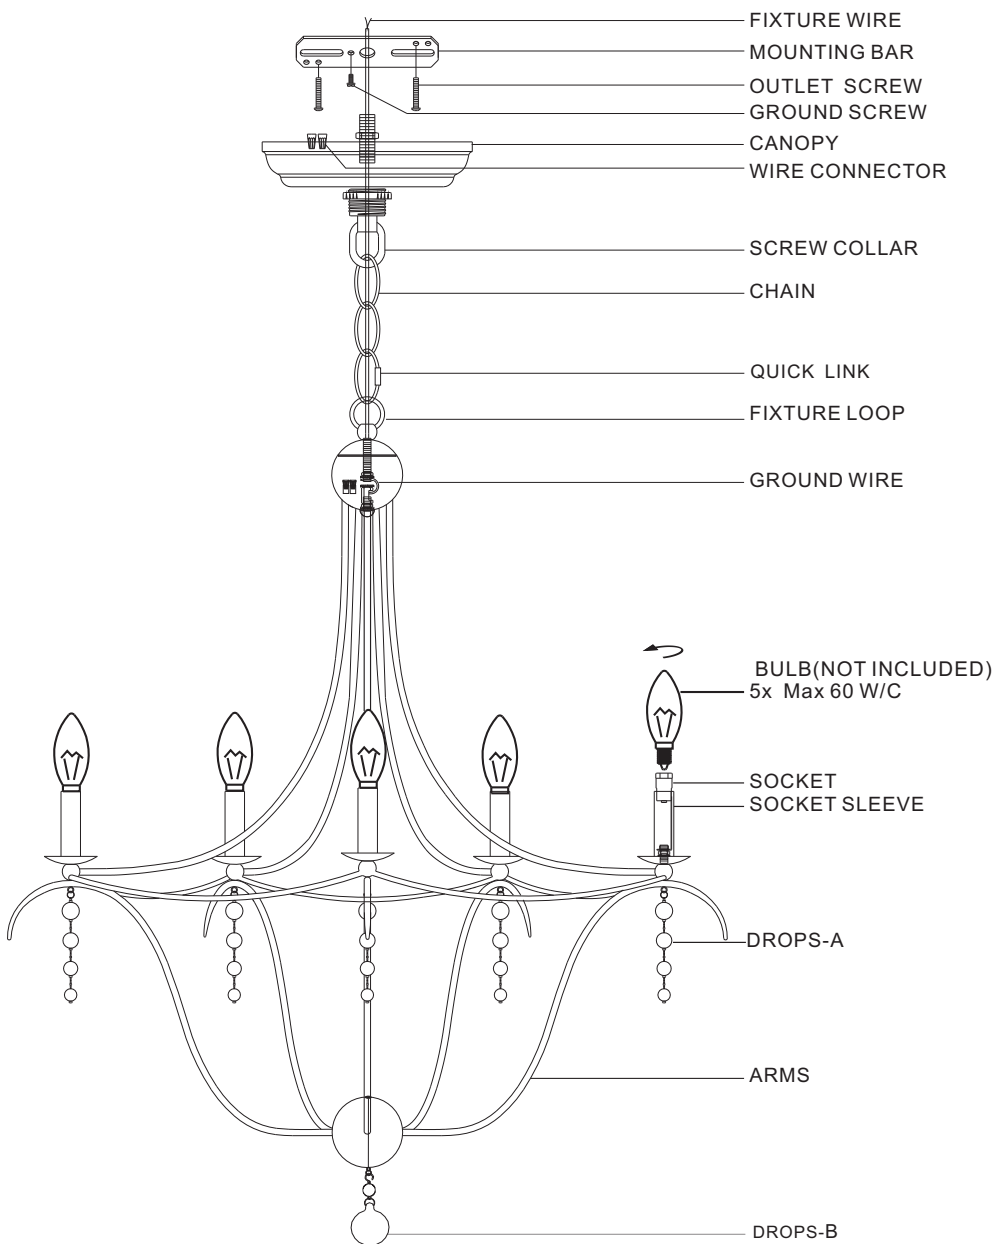

CRYST RAMA

1958

95 Cantiague Rock Road, Westbury NY 11590
 ph:516.931.9090 fax:516.931.1254
 info@crystorama.com . www.crystorama.com

MODEL#:435-SA ASSEMBLY AND DRESSING INSTRUCTIONS

WARNING:

Electrical Danger Turn Power off

All electrical components must be installed by a licensed electrician in accordance with the National Electric Code and the appropriate local electrical codes.

You will need 5- Cand, Bulb
 40 Watts Recommended
 60 Watts Max
 Bulb not included.

DROPS-A=  (20mm x1pcs +18mm x1pcs +16mm x1pcs+14mm x1pcs) X 5 Sets

DROPS-B=  (10mm round ball 1pcs + 40mm crystal ball) X 1 Sets