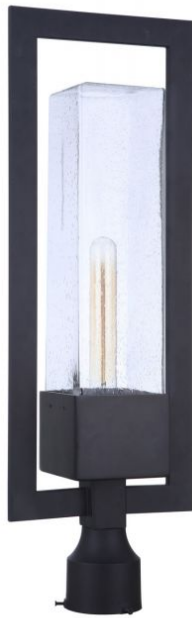

NEW

Perimeter - ZA4025

Perimeter Post Mount

Color

With our focus on clean aesthetics and contemporary design, the Perimeter Exterior Collection by Craftmade features a clear seeded glass rectangular globe surrounded by a striking metal frame. Wet rated and crafted with our guaranteed five-year finish, this collection is built to make a statement for years to come.

Specs

Mounting Location	Wet
Bulb Wattage	60
Bulb Type	Incandescent
Bulbs	1
Bulb Base	E26
Carton Size (CU FT)	1.52
Glass or Shade Color	Clear Seeded

Dimensions

Height (in.)	25.13
Width (in.)	8.38