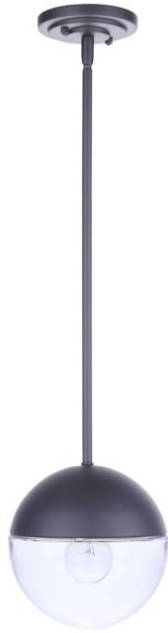

NEW

Evie - ZA3411

Evie Pendant

Color

Specs

Mounting Location	Damp
Bulb Wattage	60
Bulb Type	Incandescent
Bulb Size	A19
Bulbs	1
Bulb Base	E26
Carton Size (CU FT)	0.73
Glass or Shade Color	Clear

Dimensions

Leadwire Length (in.)	72
Height (in.)	8.19
Width (in.)	7.50
Canopy Height (in.)	1
Canopy Length (in.)	4.75
Canopy Width (in.)	4.75