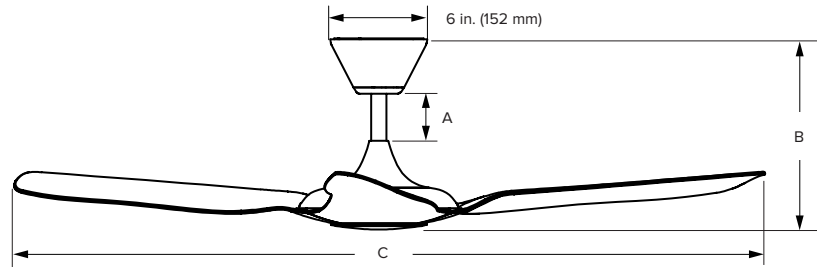

HAIKU L

WITH IMPRESSIVE AIRFLOW AND A CLEAN AESTHETIC, HAIKU L BRINGS COMFORT AND ELEGANCE WITHIN REACH.

Downrod Lengths							
Downrod (A)¹	Included	Optional					
		5 in. (128.5 mm)	10 in. (256 mm)	22 in. (561 mm)	34.8 in. (884 mm)	50.8 (1291 mm)	62.8 in. (1595 mm)
Fan Height (B)	11.5 in. (289 mm)	16.4 in. (417 mm)	28.4 in. (721 mm)	41.1 in. (1044 mm)	57.1 in. (1451 mm)	69 in. (1755 mm)	
Ceiling Height	≥ 8 ft (≥ 2.4 m)	≥ 9 ft (≥ 2.7m)	≥ 10 ft (≥ 3 m)	≥ 11 ft (≥ 3.4 m)	≥ 12 ft (≥ 3.7 m)	≥ 13 ft (≥ 4 m)	

Fan Specifications							
Diameter (C)	CFM (Max)	Speed) (Min/Max)	Watts (Max)	Environment	Input Power	Weight	Sound Level²
44 in. (112 cm)	4,662 CFM	60/260 RPM	19.3 W	Indoor	100–240 VAC, 50/60 Hz, 1 Φ	11.9 lb (5.4 kg)	<35 dBA at max speed
52 in. (132 cm)	5,204 CFM	35/201 RPM	20.3 W				

Light Specifications	
Color Temp	CRI
2700 K	90

Construction Features					
Airfoils	Motor³	Controls⁴	Integrated LED Light	Mounting	Accessories
Hybrid resin construction	High-efficiency, brushless EC motor Fan Eco	Handheld remote Haiku L Wall Control Voice control and Haiku mobile app (Wi-Fi module) 0–10 V	Settings include on/off, Sleep mode, and 16 dimmable light levels	Flat or sloped ceilings 8 ft (2.4 m) or taller	Haiku L Wall Control Wi-Fi Module 0–10 V Module

Ordering Information	
White	Black
44 inch (112 cm): FR112C-U1H00-3L00-09259-259P610 52 inch (132 cm): FR127C-U1H00-3L00-09259-259P610	44 inch (112 cm): FR112C-U1H00-3L00-09258-258P610 52 inch (132 cm): FR127C-U1H00-3L00-09258-258P610