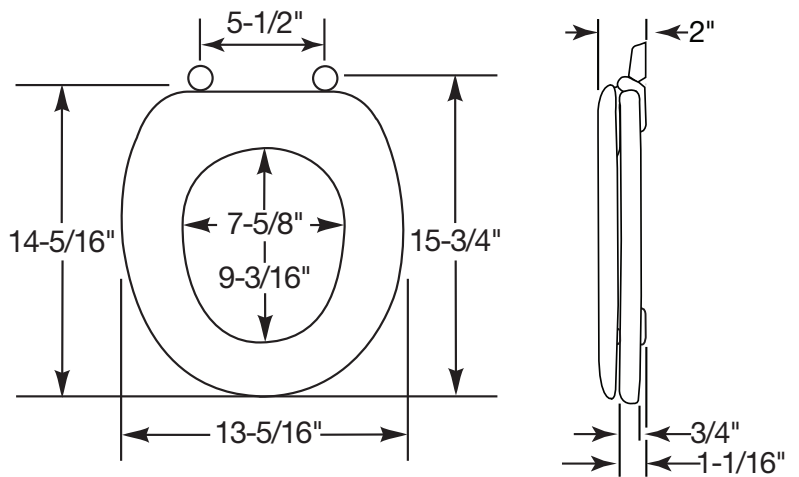

DIMENSIONS :

Proudly Made in the USA

Bemis Manufacturing Co., Sheboygan Falls, WI 53085
www.ToiletSeats.com

Phone: 800-558-7651 Fax: 800-292-3647
©2014 0B7012271 REVA