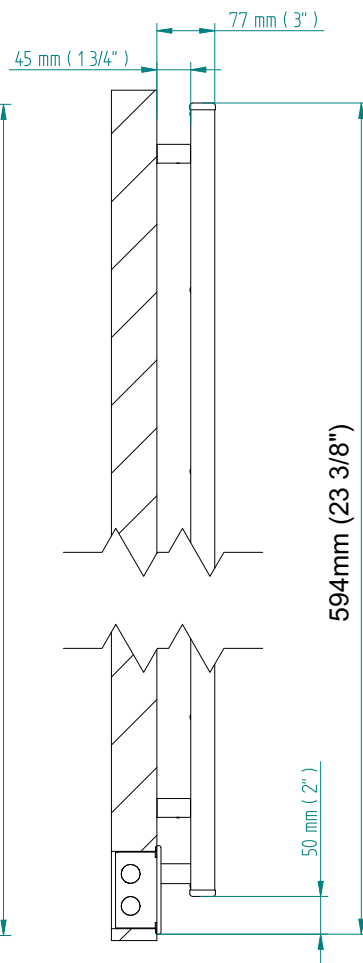

NETTUNO 544 x 540

mm mm

21 3/8 x 21 1/4
inches inches

Elettrico / electric / électrique

CODICE / CODE

RS535008SN	RS545008SN
RL535008SN	RL545008SN
RV535008SN	RV545008SN

H	L
544 mm	532 mm
21 3/8 inches	21 inches

PLACCA
COVER PLATE
PLAQUE

INGOMBRO CON ATTACCO LUNGO
MEASUREMENTS WITH LONG BRACKETS
MEASURATIONS AVEC ATTACHE LONG

INGOMBRO CON ATTACCO STANDARD
MEASUREMENTS WITH STANDARD BRACKETS
MEASURATIONS AVEC ATTACHE STANDARD

DETAIL A

DETAIL B

FORO PER INSERIMENTO TASSELLO A MURO 6X30
POSITIONING OF FASTENERS FOR FIXING TO WALL
FASTENERS SHOULD BE SECURED IN DTUDS OR HEADERS PLACES BEHIND THE UNIT
TROU POUR LA CHEVILLE A MUR