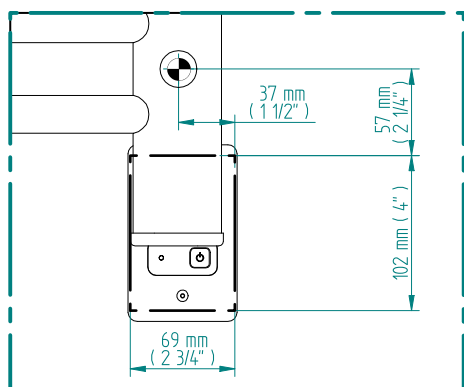

NETTUNO 544 x 540

mm mm

21 3/8 x 21 1/4
inches inches

Elettrico / electric / électrique

CODICE / CODE

RS535008SN	RS545008SN
RL535008SN	RL545008SN
RV535008SN	RV545008SN

H	L
544 mm	532 mm
21 3/8 inches	21 inches

PLACCA
COVER PLATE
PLAQUE

INGOMBRO CON ATTACCO LUNGO
MEASUREMENTS WITH LONG BRACKETS
MEASURATIONS AVEC ATTACHE LONG

INGOMBRO CON ATTACCO STANDARD
MEASUREMENTS WITH STANDARD BRACKETS
MEASURATIONS AVEC ATTACHE STANDARD

DETAIL A

DETAIL B

FORO PER INSERIMENTO TASSELLO A MURO 6X30
POSITIONING OF FASTENERS FOR FIXING TO WALL
FASTENERS SHOULD BE SECURED IN DTUDS OR HEADERS PLACES BEHIND THE UNIT
TROU POUR LA CHEVILLE A MUR