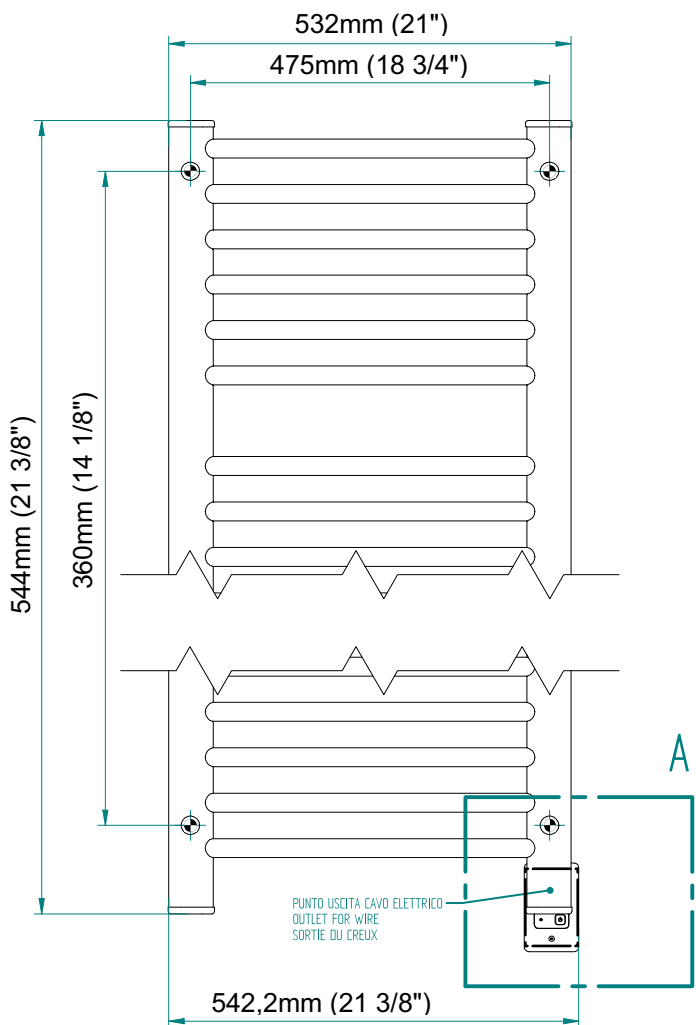

NETTUNO 544 x 540

mm mm

21 3/8 x 21 1/4
inches inches

Elettrico / electric / électrique

CODICE / CODE

RS535008SN	RS545008SN
RL535008SN	RL545008SN
RV535008SN	RV545008SN

H	L
544 mm	532 mm
21 3/8 inches	21 inches

PLACCA
COVER PLATE
PLAQUE

INGOMBRO CON ATTACCO LUNGO
MEASUREMENTS WITH LONG BRACKETS
MEASURATIONS AVEC ATTACHE LONG

INGOMBRO CON ATTACCO STANDARD
MEASUREMENTS WITH STANDARD BRACKETS
MEASURATIONS AVEC ATTACHE STANDARD

DETAIL A

DETAIL B

FORO PER INSERIMENTO TASSELLO A MURO 6X30
POSITIONING OF FASTENERS FOR FIXING TO WALL
FASTENERS SHOULD BE SECURED IN DTUDS OR HEADERS PLACES BEHIND THE UNIT
TROU POUR LA CHEVILLE A MUR