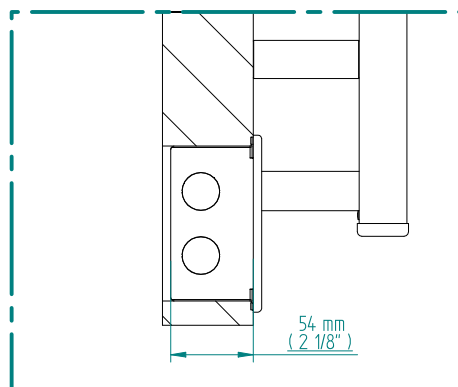

NETTUNO 544 x 540

mm mm

21 3/8 x 21 1/4
inches inches

Elettrico / electric / électrique

CODICE / CODE

RS535008SN	RS545008SN
RL535008SN	RL545008SN
RV535008SN	RV545008SN

H	L
544 mm	532 mm
21 3/8 inches	21 inches

PLACCA
COVER PLATE
PLAQUE

INGOMBRO CON ATTACCO LUNGO
MEASUREMENTS WITH LONG BRACKETS
MEASURATIONS AVEC ATTACHE LONG

INGOMBRO CON ATTACCO STANDARD
MEASUREMENTS WITH STANDARD BRACKETS
MEASURATIONS AVEC ATTACHE STANDARD

DETAIL A

DETAIL B

FORO PER INSERIMENTO TASSELLO A MURO 6X30
POSITIONING OF FASTENERS FOR FIXING TO WALL
FASTENERS SHOULD BE SECURED IN DTUDS OR HEADERS PLACES BEHIND THE UNIT
TROU POUR LA CHEVILLE A MUR