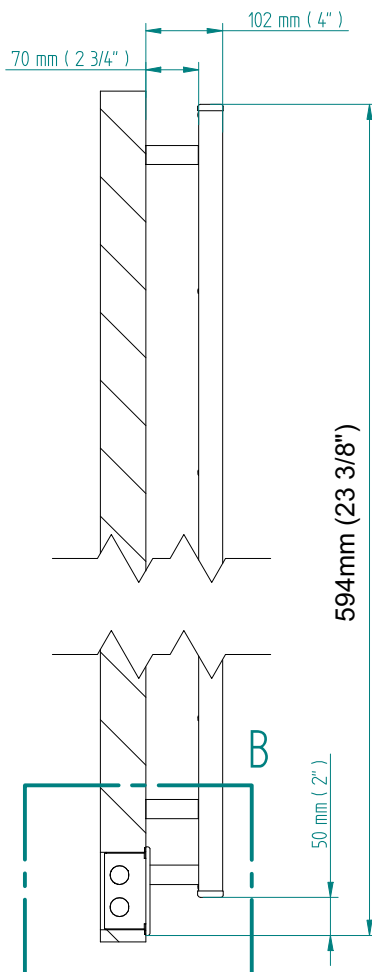

NETTUNO 544 x 540

mm mm

21 3/8 x 21 1/4
inches inches

Elettrico / electric / électrique

CODICE / CODE

RS535008SN	RS545008SN
RL535008SN	RL545008SN
RV535008SN	RV545008SN

H	L
544 mm	532 mm
21 3/8 inches	21 inches

PLACCA
COVER PLATE
PLAQUE

INGOMBRO CON ATTACCO LUNGO
MEASUREMENTS WITH LONG BRACKETS
MEASURATIONS AVEC ATTACHE LONG

INGOMBRO CON ATTACCO STANDARD
MEASUREMENTS WITH STANDARD BRACKETS
MEASURATIONS AVEC ATTACHE STANDARD

DETAIL A

DETAIL B

FORO PER INSERIMENTO TASSELLO A MURO 6X30
POSITIONING OF FASTENERS FOR FIXING TO WALL
FASTENERS SHOULD BE SECURED IN DTUDS OR HEADERS PLACES BEHIND THE UNIT
TROU POUR LA CHEVILLE A MUR