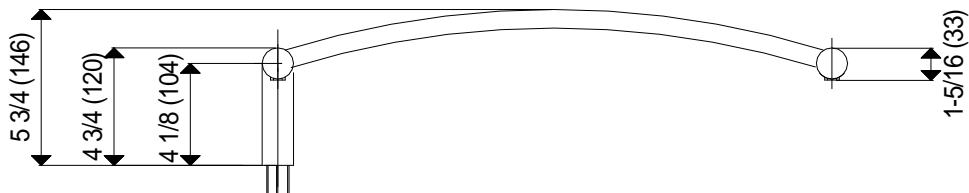

Note: Drawing shows back of unit. Power connection on the right when mounted on wall.

RADIANT MODEL: RWH-CP OR CB HARDWIRED CURVED

www.ambaproducts.com

Tel: 404-350-9738

Dimensions are shown in inches and in [mm].