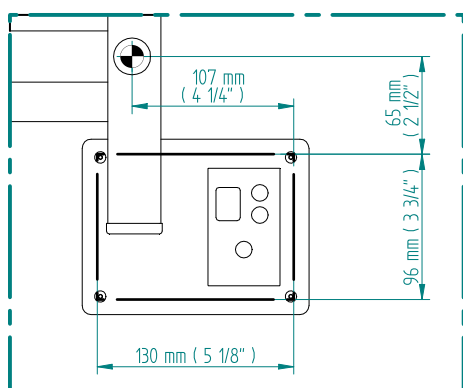

QUADRO 844 x 720

mm

mm

33 1/4
inchesx 28 3/8
inches

Elettrico / electric / électrique

CODICE / CODE

RS437012SN	RS447012SN
RL437012SN	RL447012SN
RV437012SN	RV447012SN

H

844 mm
33 2/8 inches

L

720 mm
28 3/8 inches

REGOLATORE DI POTENZA
DIGITAL HEAT CONTROLLER
REGULATEUR DE PUISSANCE

INGOMBRO CON ATTACCO LUNGO
MEASUREMENTS WITH LONG BRACKETS
MEASUREMENTS AVEC ATTACHE LONG

INGOMBRO CON ATTACCO STANDARD
MEASUREMENTS WITH STANDARD BRACKETS
MEASUREMENTS AVEC ATTACHE STANDARD

DETAIL A

DETAIL B

FORO PER INSERIMENTO TASSELLO A MURO 6X30
POSITIONING OF FASTENERS FOR FIXING TO WALL
FASTENERS SHOULD BE SECURED IN DTUDS OR HEADERS PLACES BEHIND THE UNIT
TROU POUR LA CHEVILLE A MUR