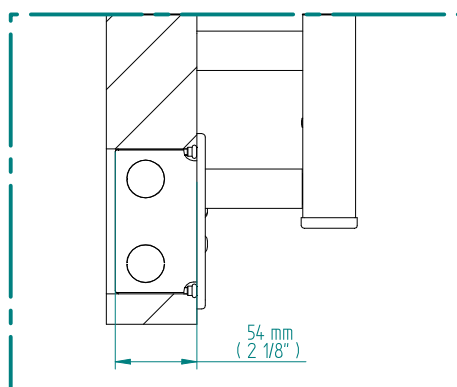

QUADRO 844 x 720

mm

mm

33 1/4
inchesx 28 3/8
inches

Elettrico / electric / électrique

CODICE / CODE

RS437012SN	RS447012SN
RL437012SN	RL447012SN
RV437012SN	RV447012SN

H

844 mm
33 2/8 inches

L

720 mm
28 3/8 inches

REGOLATORE DI POTENZA
DIGITAL HEAT CONTROLLER
REGULATEUR DE PUISSANCE

INGOMBRO CON ATTACCO LUNGO
MEASUREMENTS WITH LONG BRACKETS
MEASUREMENTS AVEC ATTACHE LONG

INGOMBRO CON ATTACCO STANDARD
MEASUREMENTS WITH STANDARD BRACKETS
MEASUREMENTS AVEC ATTACHE STANDARD

DETAIL A

DETAIL B

FORO PER INSERIMENTO TASSELLO A MURO 6X30
POSITIONING OF FASTENERS FOR FIXING TO WALL
FASTENERS SHOULD BE SECURED IN DTUDS OR HEADERS PLACES BEHIND THE UNIT
TROU POUR LA CHEVILLE A MUR