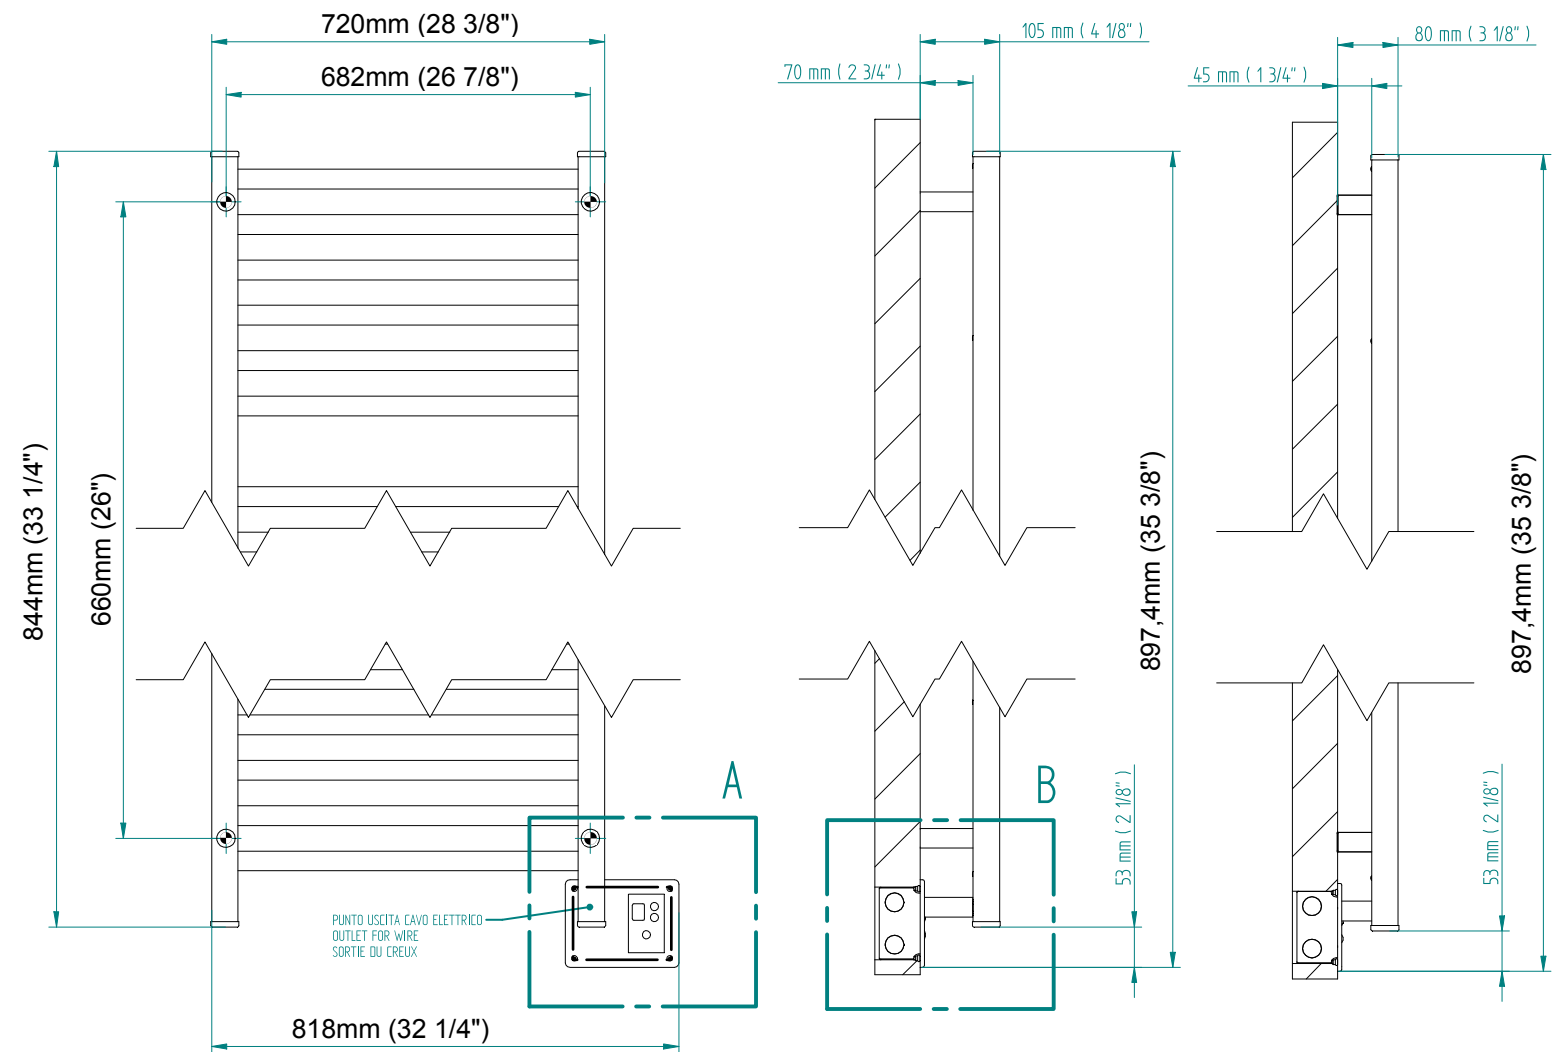

QUADRO 844 x 720

mm

mm

33 1/4
inchesx 28 3/8
inches

Elettrico / electric / électrique

CODICE / CODE

RS437012SN	RS447012SN
RL437012SN	RL447012SN
RV437012SN	RV447012SN

H

844 mm
33 2/8 inches

L

720 mm
28 3/8 inches

REGOLATORE DI POTENZA
DIGITAL HEAT CONTROLLER
REGULATEUR DE PUISSANCE

INGOMBRO CON ATTACCO LUNGO
MEASUREMENTS WITH LONG BRACKETS
MEASUREMENTS AVEC ATTACHE LONG

INGOMBRO CON ATTACCO STANDARD
MEASUREMENTS WITH STANDARD BRACKETS
MEASUREMENTS AVEC ATTACHE STANDARD

DETAIL A

DETAIL B

FORO PER INSERIMENTO TASSELLO A MURO 6X30
POSITIONING OF FASTENERS FOR FIXING TO WALL
FASTENERS SHOULD BE SECURED IN DTUDS OR HEADERS PLACES BEHIND THE UNIT
TROU POUR LA CHEVILLE A MUR