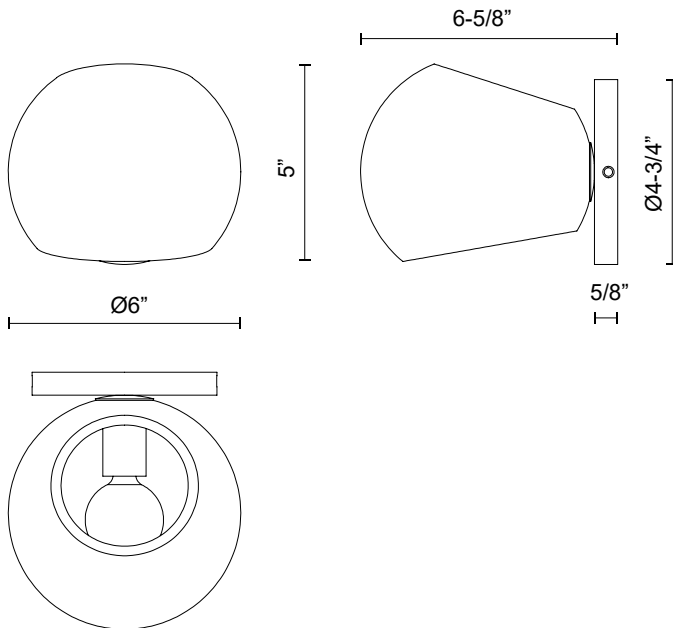

alora mood

P. 1.855.855.8926

CANADA: 19054 28TH Avenue Surrey - BC V3Z 6M3

USA: 3035 E. Lone Mountain Rd - Las Vegas, NV, 89081

WILLOW WV648006

FIXTURE DIMENSIONS	W6" x H5" x E6-5/8"
HEIGHT FROM CENTER	2-3/4"
EXTENSION	6-5/8"
LAMP TYPE	E12
MAX WATTAGE	60W
BULB QTY	1
BULBS INCLUDED	No
VOLTAGE	120V
MATERIAL	Steel
INSTALL OPTIONS	Horizontal/Vertical; Wall;
LOCATION	Damp
CANOPY DIMENSIONS	D4-3/4" x E5/8"
BRAND	Alora Mood

[D - Diameter, L - Length, W - Width, H - Height, E - Extension]

AVAILABLE FINISHES:

WV648006MB
Matte Black

*For complete warranty terms, please visit: www.aloralighting.com/warranty

WWW.ALORAMOOD.COM

© 2022 KUZCO LIGHTING. ALL RIGHTS RESERVED.