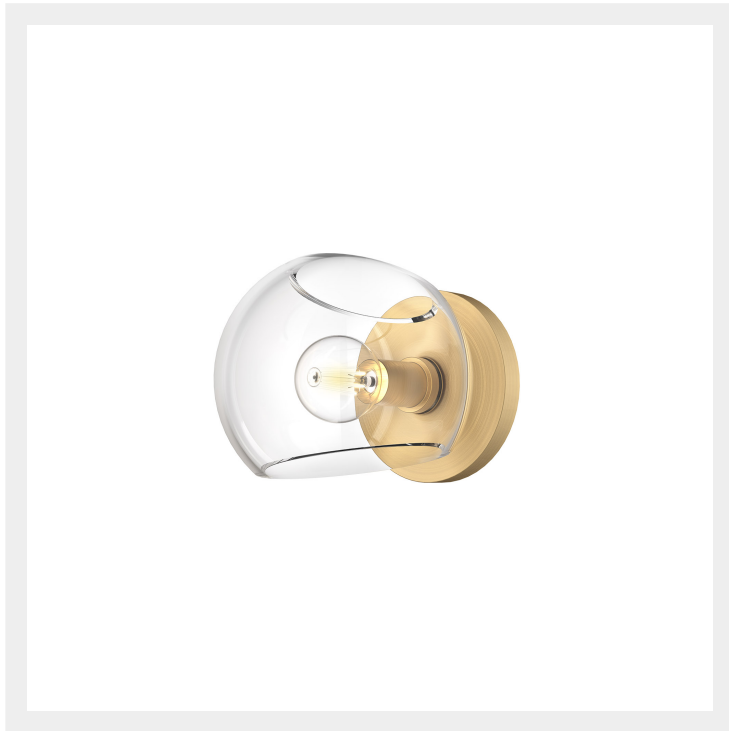

alora mood

P. 1.855.855.8926

CANADA: 19054 28TH Avenue Surrey - BC V3Z 6M3

USA: 3035 E. Lone Mountain Rd - Las Vegas, NV, 89081

WILLOW WV548006

FIXTURE DIMENSIONS	W6" x H5" x E6-5/8"
HEIGHT FROM CENTER	2-3/4"
EXTENSION	6-5/8"
LAMP TYPE	E12
MAX WATTAGE	60W
BULB QTY	1
BULBS INCLUDED	No
VOLTAGE	120V
GLASS DETAILS	Clear, Copper, Opal or Smoked Glass
MATERIAL	Glass; Steel;
INSTALL OPTIONS	Horizontal/Vertical; Wall;
LOCATION	Damp
CANOPY DIMENSIONS	D4-3/4" x E5/8"
BRAND	Alora Mood

[D - Diameter, L - Length, W - Width, H - Height, E - Extension]

AVAILABLE FINISHES:

*For complete warranty terms, please visit: www.aloralighting.com/warranty

WWW.ALORAMOOD.COM

© 2022 KUZCO LIGHTING. ALL RIGHTS RESERVED.