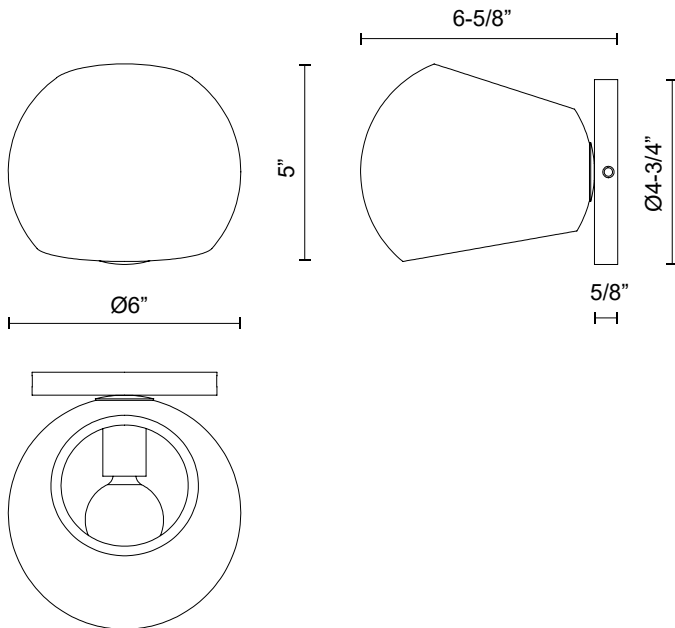

alora mood

P. 1.855.855.8926

CANADA: 19054 28TH Avenue Surrey - BC V3Z 6M3

USA: 3035 E. Lone Mountain Rd - Las Vegas, NV, 89081

WILLOW WV548006

FIXTURE DIMENSIONS	W6" x H5" x E6-5/8"
HEIGHT FROM CENTER	2-3/4"
EXTENSION	6-5/8"
LAMP TYPE	E12
MAX WATTAGE	60W
BULB QTY	1
BULBS INCLUDED	No
VOLTAGE	120V
GLASS DETAILS	Clear, Copper, Opal or Smoked Glass
MATERIAL	Glass; Steel;
INSTALL OPTIONS	Horizontal/Vertical; Wall;
LOCATION	Damp
CANOPY DIMENSIONS	D4-3/4" x E5/8"
BRAND	Alora Mood

[D - Diameter, L - Length, W - Width, H - Height, E - Extension]

AVAILABLE FINISHES:

*For complete warranty terms, please visit: www.aloralighting.com/warranty

WWW.ALORAMOOD.COM

© 2022 KUZCO LIGHTING. ALL RIGHTS RESERVED.