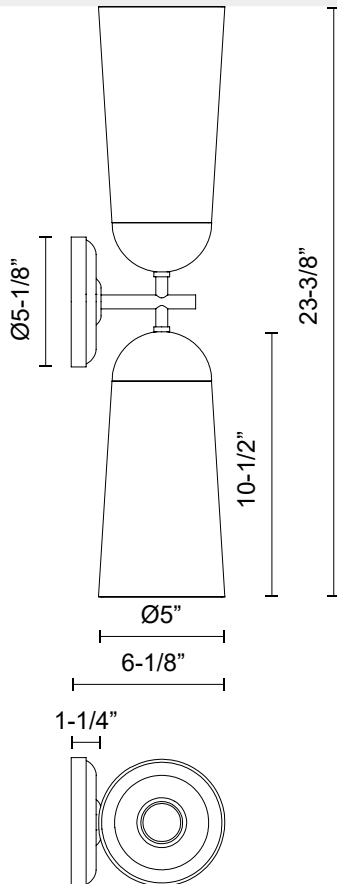

alora mood

P. 1.855.855.8926

CANADA: 19054 28TH Avenue Surrey - BC V3Z 6M3

USA: 3035 E. Lone Mountain Rd - Las Vegas, NV, 89081

EMIL WV542226

FIXTURE DIMENSIONS	W5" x H23-3/8" x E6-1/8"
HEIGHT FROM CENTER	11-3/4"
EXTENSION	6-1/8"
LAMP TYPE	E26
MAX WATTAGE	60W
BULB QTY	2
BULBS INCLUDED	No
VOLTAGE	120V
GLASS DETAILS	Clear Glass
MATERIAL	Glass; Steel; Wood;
INSTALL OPTIONS	Horizontal/Vertical; Wall;
LOCATION	Damp
CANOPY DIMENSIONS	D5-1/8" x E1-1/4"
BRAND	Alora Mood

[D - Diameter, L - Length, W - Width, H - Height, E - Extension]

AVAILABLE FINISHES:

Aged
Gold/Walnut

Matte
Black/Walnut

White/White Oak

*For complete warranty terms, please visit: www.aloralighting.com/warranty

WWW.ALORAMOOD.COM

© 2022 KUZCO LIGHTING. ALL RIGHTS RESERVED.