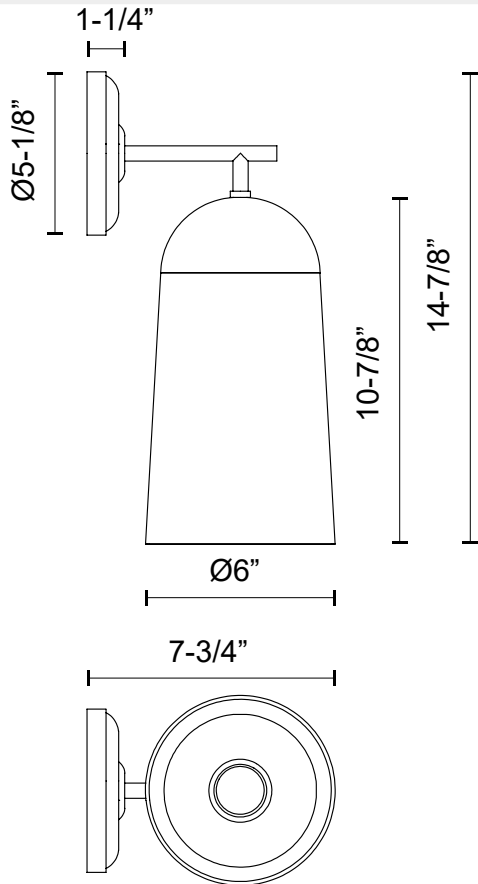

alora mood

P. 1.855.855.8926

CANADA: 19054 28TH Avenue Surrey - BC V3Z 6M3

USA: 3035 E. Lone Mountain Rd - Las Vegas, NV, 89081

EMIL WV542007

FIXTURE DIMENSIONS	W6" x H14-7/8" x E7-7/8"
HEIGHT FROM CENTER	12-3/8"
EXTENSION	7-7/8"
LAMP TYPE	E26
MAX WATTAGE	60W
BULB QTY	1
BULBS INCLUDED	No
VOLTAGE	120V
GLASS DETAILS	Clear Glass
MATERIAL	Glass; Steel; Wood;
INSTALL OPTIONS	Up/Down; Wall;
LOCATION	Damp
CANOPY DIMENSIONS	D5-1/8" x E1-1/4"
BRAND	Alora Mood

[D - Diameter, L - Length, W - Width, H - Height, E - Extension]

AVAILABLE FINISHES:

WV542007AGWT

Aged
Gold/Walnut

WV542007MBWT

Matte
Black/Walnut

WV542007WHWK

White/White Oak