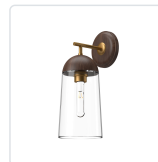

alora mood

P. 1.855.855.8926

CANADA: 19054 28TH Avenue Surrey - BC V3Z 6M3

USA: 3035 E. Lone Mountain Rd - Las Vegas, NV, 89081

EMIL WV542007

FIXTURE DIMENSIONS	W6" x H14-7/8" x E7-7/8"
HEIGHT FROM CENTER	12-3/8"
EXTENSION	7-7/8"
LAMP TYPE	E26
MAX WATTAGE	60W
BULB QTY	1
BULBS INCLUDED	No
VOLTAGE	120V
GLASS DETAILS	Clear Glass
MATERIAL	Glass; Steel; Wood;
INSTALL OPTIONS	Up/Down; Wall;
LOCATION	Damp
CANOPY DIMENSIONS	D5-1/8" x E1-1/4"
BRAND	Alora Mood

[D - Diameter, L - Length, W - Width, H - Height, E - Extension]

AVAILABLE FINISHES:

WV542007AGWT

Aged
Gold/Walnut

WV542007MBWT

Matte
Black/Walnut

WV542007WHWK

White/White Oak