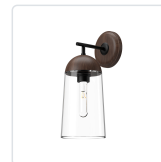

alora mood

P. 1.855.855.8926

CANADA: 19054 28TH Avenue Surrey - BC V3Z 6M3

USA: 3035 E. Lone Mountain Rd - Las Vegas, NV, 89081

EMIL WV542007

FIXTURE DIMENSIONS	W6" x H14-7/8" x E7-7/8"
HEIGHT FROM CENTER	12-3/8"
EXTENSION	7-7/8"
LAMP TYPE	E26
MAX WATTAGE	60W
BULB QTY	1
BULBS INCLUDED	No
VOLTAGE	120V
GLASS DETAILS	Clear Glass
MATERIAL	Glass; Steel; Wood;
INSTALL OPTIONS	Up/Down; Wall;
LOCATION	Damp
CANOPY DIMENSIONS	D5-1/8" x E1-1/4"
BRAND	Alora Mood

[D - Diameter, L - Length, W - Width, H - Height, E - Extension]

AVAILABLE FINISHES:

WV542007AGWT

Aged
Gold/Walnut

WV542007MBWT

Matte
Black/Walnut

WV542007WHWK

White/White Oak