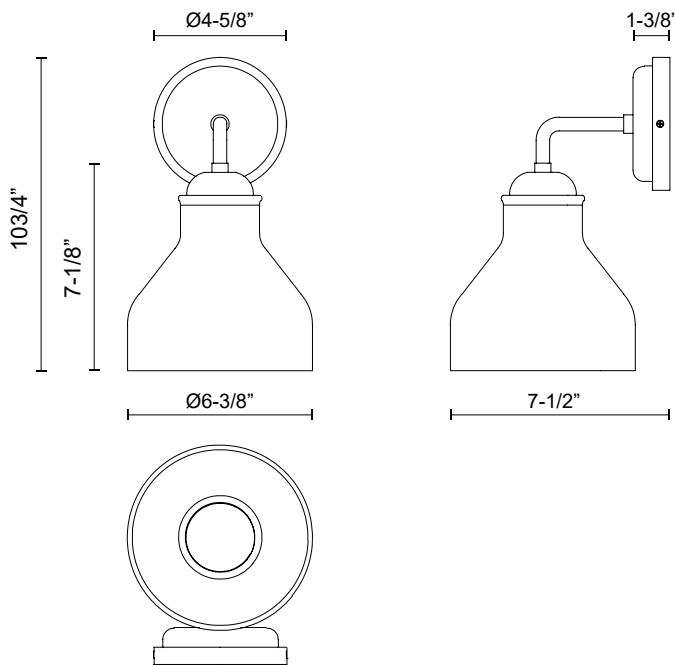

alora mood

P. 1.855.855.8926

CANADA: 19054 28TH Avenue Surrey - BC V3Z 6M3

USA: 3035 E. Lone Mountain Rd - Las Vegas, NV, 89081

WESTLAKE WV540106

FIXTURE DIMENSIONS	W6-3/8" x H10-3/4" x E7-1/2"
HEIGHT FROM CENTER	8-1/2"
EXTENSION	7-1/2"
LAMP TYPE	E26
MAX WATTAGE	60W
BULB QTY	1
BULBS INCLUDED	No
VOLTAGE	120V
GLASS DETAILS	Glossy Opal Glass
MATERIAL	Glass; Steel;
INSTALL OPTIONS	Up/Down; Wall;
LOCATION	Damp
CANOPY DIMENSIONS	D4-5/8" x E1-3/8"
BRAND	Alora Mood

[D - Diameter, L - Length, W - Width, H - Height, E - Extension]

AVAILABLE FINISHES:

WV540106BNGO

Brushed
Nickel/Glossy
Opal Glass

WV540106MBGO

Glossy Opal
Glass/Matte Black

*For complete warranty terms, please visit: www.aloralighting.com/warranty