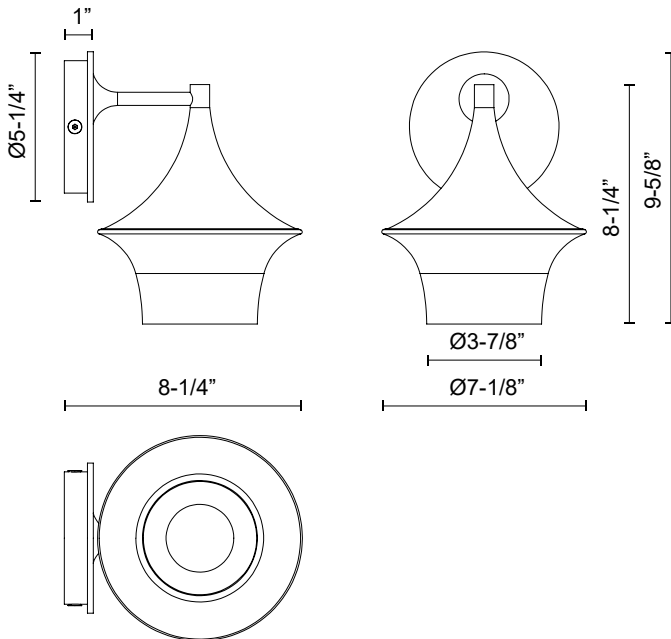

alora mood

P. 1.855.855.8926

CANADA: 19054 28TH Avenue Surrey - BC V3Z 6M3

USA: 3035 E. Lone Mountain Rd - Las Vegas, NV, 89081

EMIKO WV523007

FIXTURE DIMENSIONS	W7-1/8" x H9-5/8" x E8-1/4"
HEIGHT FROM CENTER	7-1/8"
EXTENSION	8-1/4"
LAMP TYPE	E26
MAX WATTAGE	60W
BULB QTY	1
BULBS INCLUDED	No
VOLTAGE	120V
SHADE DIMENSIONS	D7-1/8" x H7-1/2"
MATERIAL	Aluminum; Steel;
INSTALL OPTIONS	Down Only; Wall;
LOCATION	Damp
CANOPY DIMENSIONS	D5-1/4" x E1"
BRAND	Alora Mood

[D - Diameter, L - Length, W - Width, H - Height, E - Extension]

AVAILABLE FINISHES:

WV523007BG
Brushed Gold

WV523007MB
Matte Black

*For complete warranty terms, please visit: www.aloralighting.com/warranty