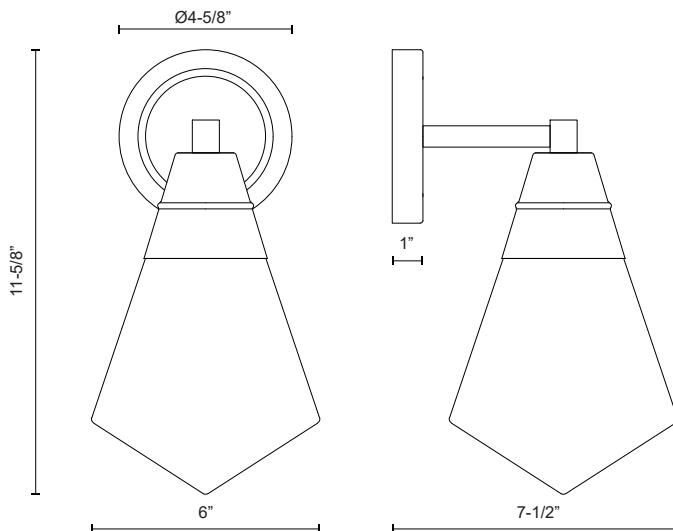

WILLARD WV348106

FIXTURE DIMENSIONS	W6" x H11-5/8" x E7-1/2"
HEIGHT FROM CENTER	2-3/4"
EXTENSION	7-1/2"
LAMP TYPE	E26
MAX WATTAGE	60W
BULB QTY	1
BULBS INCLUDED	No
VOLTAGE	120V
GLASS DETAILS	Clear Prismatic Glass; Matte Opal Glass;
MATERIAL	Steel
ILLUMINATION DIRECTION	Down
INSTALL OPTIONS	Wall Mount, Up or Down
LOCATION	Damp
CANOPY DIMENSIONS	D4-5/8" x E1"
BRAND	Alora

[D - Diameter, L - Length, W - Width, H - Height, E - Extension]

AVAILABLE FINISHES:

*For complete warranty terms, please visit: www.aloralighting.com/warranty