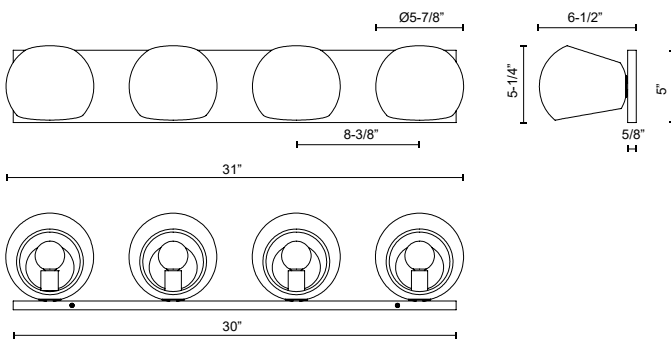

alora mood

P. 1.855.855.8926

CANADA: 19054 28TH Avenue Surrey - BC V3Z 6M3

USA: 3035 E. Lone Mountain Rd - Las Vegas, NV, 89081

WILLOW VL648431

FIXTURE DIMENSIONS	W31" x H5-1/4" x E6-1/2"
HEIGHT FROM CENTER	2-3/4"
EXTENSION	6-1/2"
LAMP TYPE	E12
MAX WATTAGE	60W
BULB QTY	4
BULBS INCLUDED	No
VOLTAGE	120V
MATERIAL	Steel
INSTALL OPTIONS	Horizontal/Vertical; Wall;
LOCATION	Damp
CANOPY DIMENSIONS	W30" x H5" x E5/8"
BRAND	Alora Mood

[D - Diameter, L - Length, W - Width, H - Height, E - Extension]

AVAILABLE FINISHES:

VL648431MB
Matte Black

*For complete warranty terms, please visit: www.aloralighting.com/warranty

WWW.ALORAMOOD.COM

© 2022 KUZCO LIGHTING. ALL RIGHTS RESERVED.