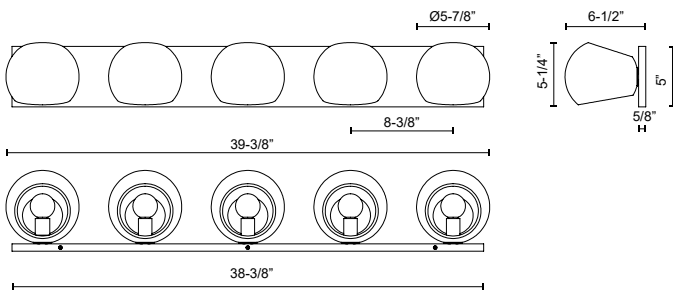

AVAILABLE FINISHES:

*For complete warranty terms, please visit: www.aloralighting.com/warranty

WWW.ALORAMOOD.COM

© 2022 KUZCO LIGHTING. ALL RIGHTS RESERVED.