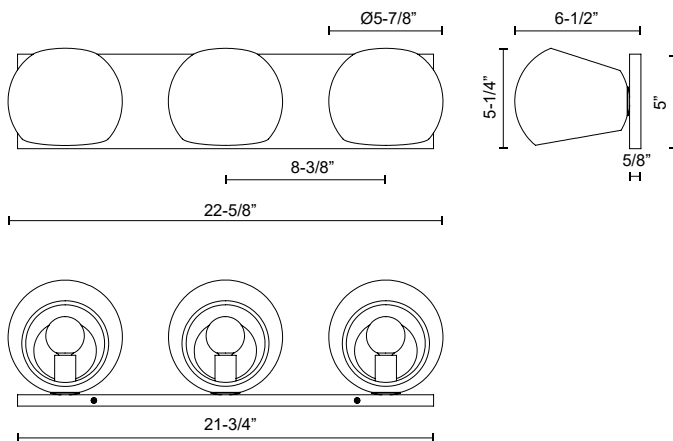

WWW.ALORAMOOD.COM

© 2022 KUZCO LIGHTING. ALL RIGHTS RESERVED.