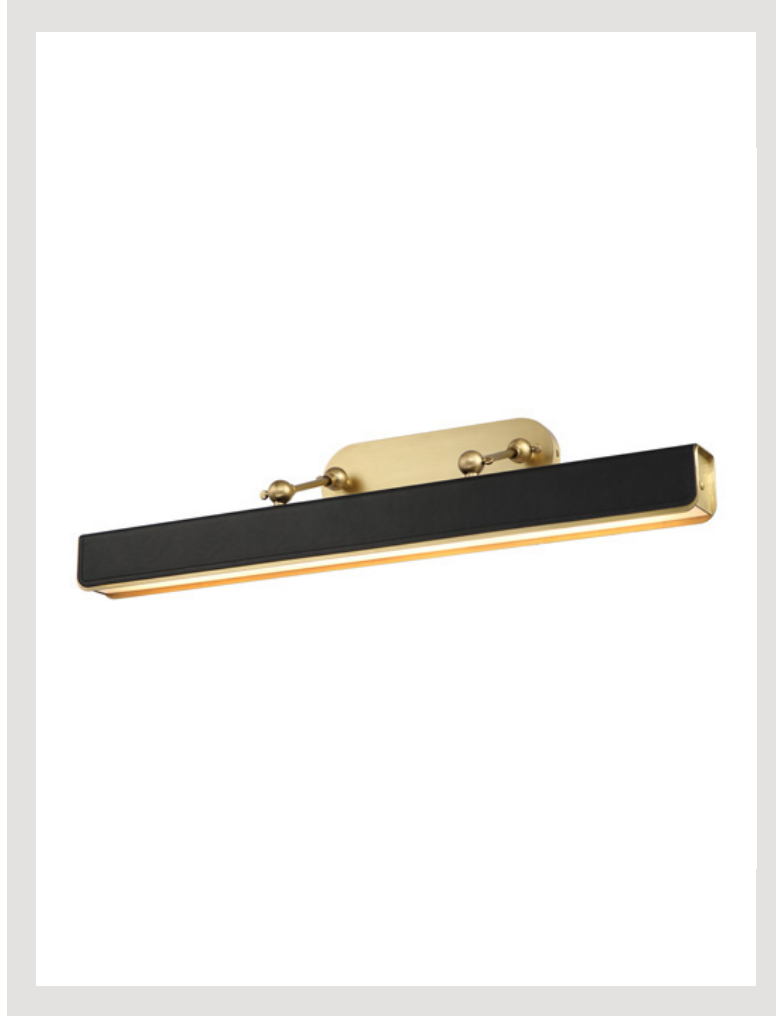

VALISE PICTURE

PL307931VBTL

FIXTURE DIMENSIONS	31.5"W x 2.4"H x x 7.6"E
HEIGHT FROM CENTER	2.3"
WEIGHT	-
GLASS	-
MATERIAL	Brass & Steel
CANOPY SIZE	12.6"W x 4.5"H x 0.8"E
LAMPING	LED - details below
VOLTAGE	120V
WIRE / CORD LENGTH	
CORD TYPE	-
MINIMUM HANG HEIGHT	-
INSTALL OPTIONS	-
ADA COMPLIANT	-
CERTIFICATION	ETL
UPC	841387002528
PACKAGE SIZE	-
PACKAGE WEIGHT	-

[D - Diameter, L - Length, W - Width, H - Height, E - Extension]

AVAILABLE FINISHES:

LED INFO

WATTAGE	28W
LUMENS	900lm
COLOR TEMPERATURE	2700K
CRI	>90
DIMMABLE	YES

*For complete warranty terms, please visit:
www.aloralighting.com/warranty