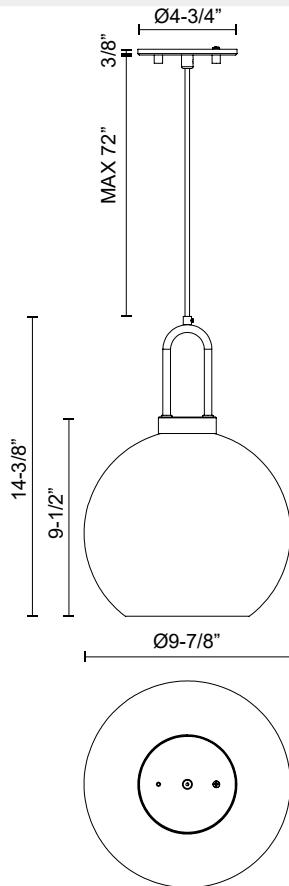

alora mood

P. 1.855.855.8926

CANADA: 19054 28TH Avenue Surrey - BC V3Z 6M3

USA: 3035 E. Lone Mountain Rd - Las Vegas, NV, 89081

SOJI PD601710

FIXTURE DIMENSIONS	D9-7/8" x H14-3/8"
LAMP TYPE	E26
MAX WATTAGE	60W
BULB QTY	1
BULBS INCLUDED	No
VOLTAGE	120V
GLASS DETAILS	Clear, Copper, Opal or Smoked Glass
MATERIAL	Glass; Steel;
WIRE LENGTH	72"
MINIMUM HANG HEIGHT	18"
SLOPED CEILING ADAPTABLE	Yes
LOCATION	Dry
CANOPY DIMENSIONS	D4-3/4" x 3/8"
BRAND	Alora Mood

[D - Diameter, L - Length, W - Width, H - Height, E - Extension]

AVAILABLE FINISHES:

*For complete warranty terms, please visit: www.aloralighting.com/warranty

WWW.ALORAMOOD.COM

© 2022 KUZCO LIGHTING. ALL RIGHTS RESERVED.