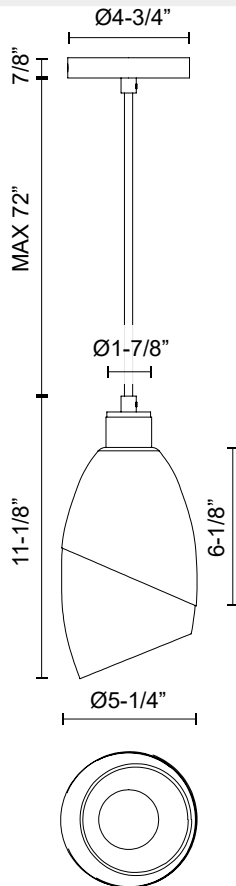

alora mood

P. 1.855.855.8926

CANADA: 19054 28TH Avenue Surrey - BC V3Z 6M3

USA: 3035 E. Lone Mountain Rd - Las Vegas, NV, 89081

CAPRI PD587105

FIXTURE DIMENSIONS	D5-1/4" x H11-1/8"
LAMP TYPE	E26
MAX WATTAGE	60W
BULB QTY	1
BULBS INCLUDED	No
VOLTAGE	120V
GLASS DETAILS	Clear Glass
MATERIAL	Aluminum; Glass; Steel;
WIRE LENGTH	72"
MINIMUM HANG HEIGHT	14"
SLOPED CEILING ADAPTABLE	Yes
LOCATION	Dry
CANOPY DIMENSIONS	D4-3/4" x H7/8"
BRAND	Alora Mood

[D - Diameter, L - Length, W - Width, H - Height, E - Extension]

AVAILABLE FINISHES:

PD587105MBCL
Clear Glass/Matte
Black

PD587105CHCL
Chrome/Clear
Glass

*For complete warranty terms, please visit: www.aloralighting.com/warranty