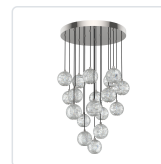

CRI (RA) 90CRI

DIMMABLE Yes, TRIAC/ELV Dimmer (Not Included)

DIFFUSER DETAILS Clear Carved Acrylic

MATERIAL Clear Carved Acrylic; Steel;

WIRE LENGTH 144"

MINIMUM HANG HEIGHT 6"

LOCATION Dry

BARCODE 691759061178

CANOPY DIMENSIONS D19-1/2" x H1-5/8"

FINISH OPTION(S) Natural Brass

[D - Diameter, L - Length, W - Width, H - Height, E - Extension]

AVAILABLE FINISHES:

MP321218NB

Natural Brass

MP321218PN

Polished Nickel