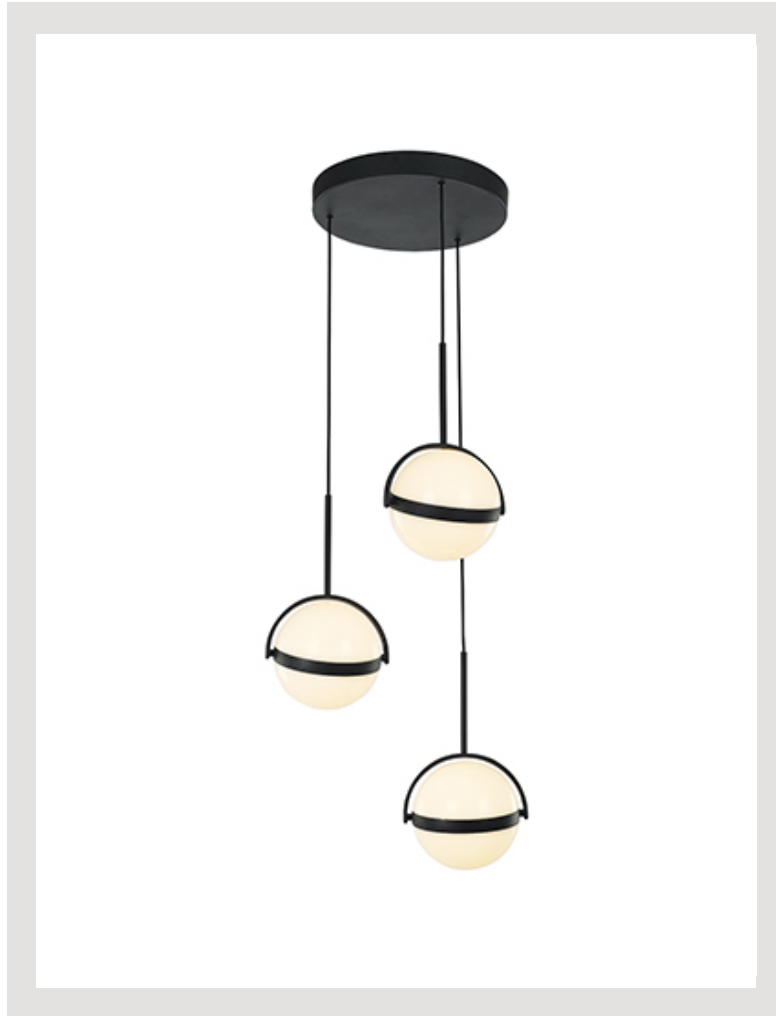

GLOBO

MP301003MB

FIXTURE DIMENSIONS	16.1" D x 12.8" H
HEIGHT FROM CENTER	-
WEIGHT	6.6 LBS
GLASS	-
MATERIAL	-
CANOPY SIZE	13.8" D x 1.4" H
LAMPING	LED - details below
VOLTAGE	120V
WIRE / CORD LENGTH	144"
CORD TYPE	Fabric covered black cords
MINIMUM HANG HEIGHT	14.2"
INSTALL OPTIONS	-
ADA COMPLIANT	-
CERTIFICATION	ETL
UPC	841387000043
PACKAGE SIZE	20.1" x 20.1" x 11.6"
PACKAGE WEIGHT	11.5 LBS

[D - Diameter, L - Length, W - Width, H - Height, E - Extension]

AVAILABLE FINISHES:

LED INFO

WATTAGE	32W
LUMENS	1600lm
COLOR TEMPERATURE	3000K
CRI	90
DIMMABLE	Yes

*For complete warranty terms, please visit:
www.aloralighting.com/warranty