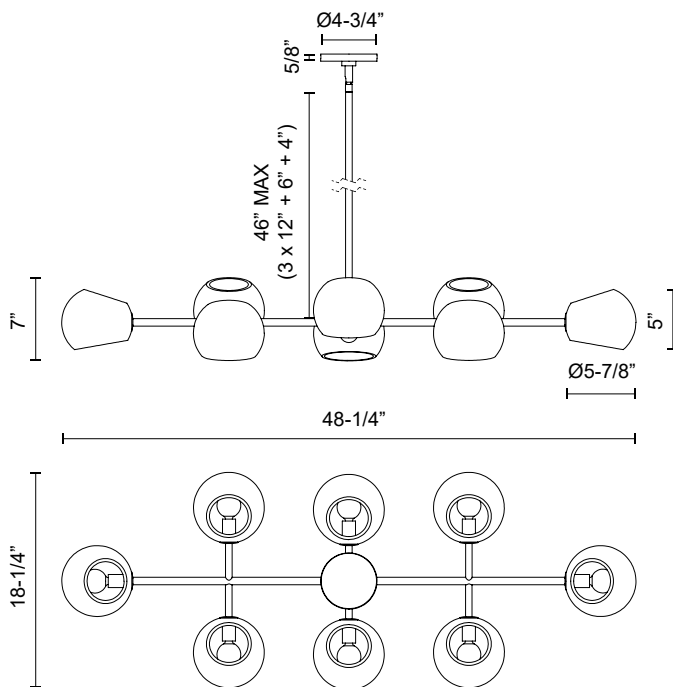

alora mood

P. 1.855.855.8926

CANADA: 19054 28TH Avenue Surrey - BC V3Z 6M3

USA: 3035 E. Lone Mountain Rd - Las Vegas, NV, 89081

WILLOW LP648348

FIXTURE DIMENSIONS	L48-1/4" x W18-1/4" x H7"
LAMP TYPE	E12
MAX WATTAGE	60W
BULB QTY	8
BULBS INCLUDED	No
VOLTAGE	120V
MATERIAL	Steel
ROD LENGTH	46" Max (3x12" + 1x6" + 1x4")
DIAMETER OF ROD	5/8"
WIRE LENGTH	60"
MINIMUM HANG HEIGHT	14"
SLOPED CEILING ADAPTABLE	Yes, Up to 45 Degrees
LOCATION	Dry
CANOPY DIMENSIONS	D4-3/4" x H5/8"
BRAND	Alora Mood

[D - Diameter, L - Length, W - Width, H - Height, E - Extension]

AVAILABLE FINISHES:

LP648348MB
Matte Black

*For complete warranty terms, please visit: www.aloralighting.com/warranty

WWW.ALORAMOOD.COM

© 2022 KUZCO LIGHTING. ALL RIGHTS RESERVED.