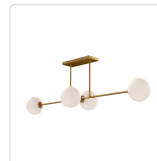

alora mood

P. 1.855.855.8926

CANADA: 19054 28TH Avenue Surrey - BC V3Z 6M3

USA: 3035 E. Lone Mountain Rd - Las Vegas, NV, 89081

CASSIA LP549448

FIXTURE DIMENSIONS	L48" x W13-3/8" x H6"
LAMP TYPE	E12
MAX WATTAGE	40W
BULB QTY	4
BULBS INCLUDED	No
VOLTAGE	120V
GLASS DETAILS	Opal Glass
MATERIAL	Glass; Steel;
ROD LENGTH	46" Max (6x12" + 2x6" + 2x4")
DIAMETER OF ROD	5/8"
WIRE LENGTH	60"
MINIMUM HANG HEIGHT	15"
SLOPED CEILING ADAPTABLE	Yes, Up to 18 Degrees
LOCATION	Dry
CANOPY DIMENSIONS	L11-1/8" x W4-3/8" x H7/8"
BRAND	Alora Mood

[D - Diameter, L - Length, W - Width, H - Height, E - Extension]

AVAILABLE FINISHES:

LP549448AGOP
Aged Gold/Opal
Matte Glass

LP549448MBOP
Matte Black/Opal
Matte Glass

*For complete warranty terms, please visit: www.aloralighting.com/warranty