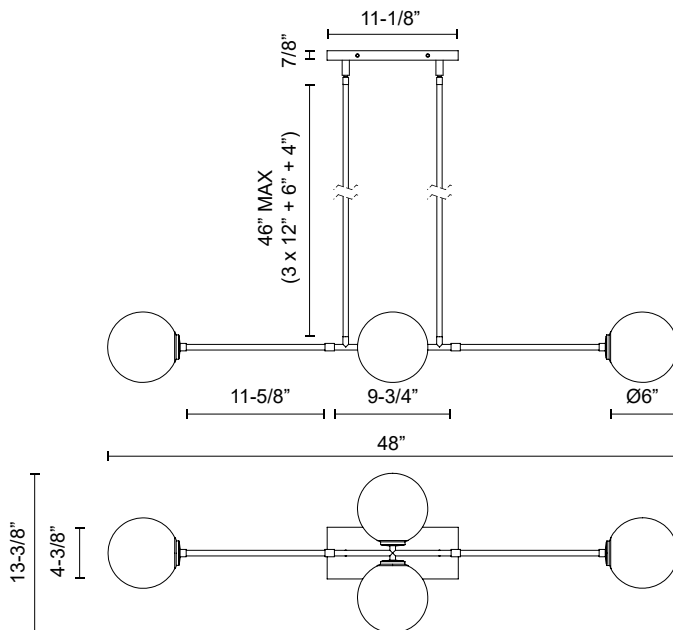

alora mood

P. 1.855.855.8926

CANADA: 19054 28TH Avenue Surrey - BC V3Z 6M3

USA: 3035 E. Lone Mountain Rd - Las Vegas, NV, 89081

CASSIA LP549448

FIXTURE DIMENSIONS	L48" x W13-3/8" x H6"
LAMP TYPE	E12
MAX WATTAGE	40W
BULB QTY	4
BULBS INCLUDED	No
VOLTAGE	120V
GLASS DETAILS	Opal Glass
MATERIAL	Glass; Steel;
ROD LENGTH	46" Max (6x12" + 2x6" + 2x4")
DIAMETER OF ROD	5/8"
WIRE LENGTH	60"
MINIMUM HANG HEIGHT	15"
SLOPED CEILING ADAPTABLE	Yes, Up to 18 Degrees
LOCATION	Dry
CANOPY DIMENSIONS	L11-1/8" x W4-3/8" x H7/8"
BRAND	Alora Mood

[D - Diameter, L - Length, W - Width, H - Height, E - Extension]

AVAILABLE FINISHES:

LP549448AGOP
Aged Gold/Opal
Matte Glass

LP549448MBOP
Matte Black/Opal
Matte Glass

*For complete warranty terms, please visit: www.aloralighting.com/warranty