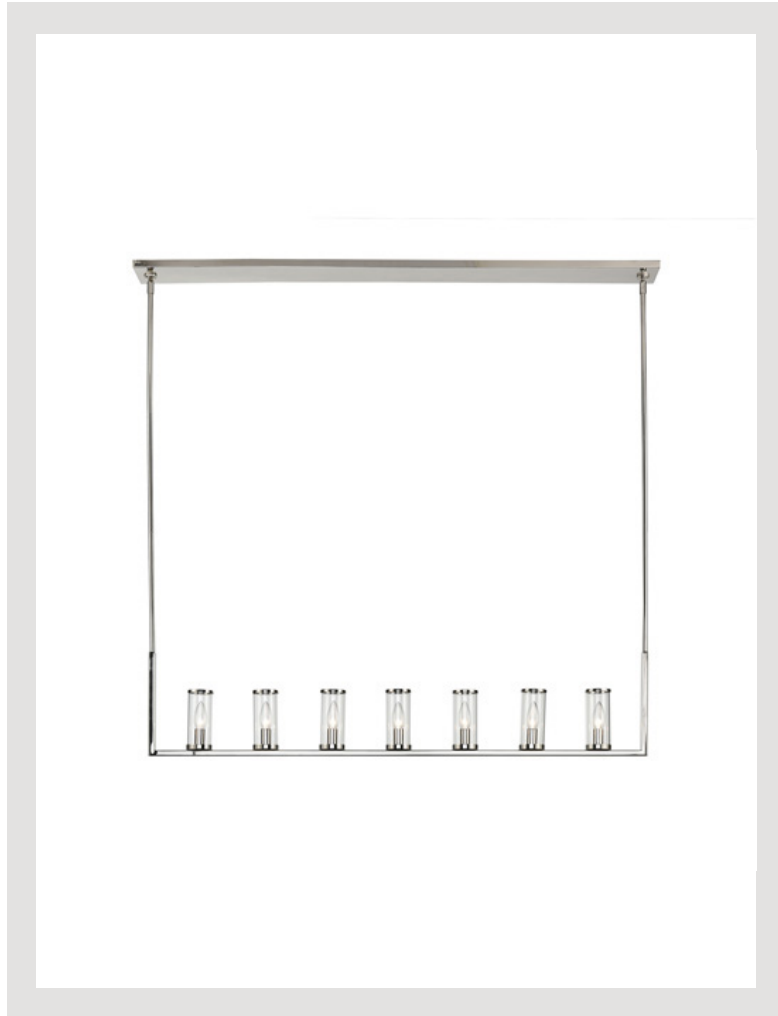

# alora

P. 1.833.MY ALORA (692.5672)

CANADA: 102-19028 27<sup>TH</sup> Ave. - Surrey, BC V3Z 5T1

USA: 3035 E. Lone Mountain Rd - Las Vegas, NV, 89081

## REVOLVE

LP309007PNCG

FIXTURE DIMENSIONS	47.3"L x 4.3"W x 10.4"H
HEIGHT FROM CENTER	-
WEIGHT	-
GLASS	Clear Glass
MATERIAL	Steel
CANOPY SIZE	49.2"L x 4.3"W x 0.8"H
LAMPING	7 x 60W, E12
VOLTAGE	120V
WIRE / CORD LENGTH	144"  6 x 12" + 2 x 6"
CORD TYPE	-
MINIMUM HANG HEIGHT	19"
INSTALL OPTIONS	-
ADA COMPLIANT	-
CERTIFICATION	UL
UPC	841387002740
PACKAGE SIZE	-
PACKAGE WEIGHT	-

[ D - Diameter, L - Length, W - Width, H - Height, E - Extension ]