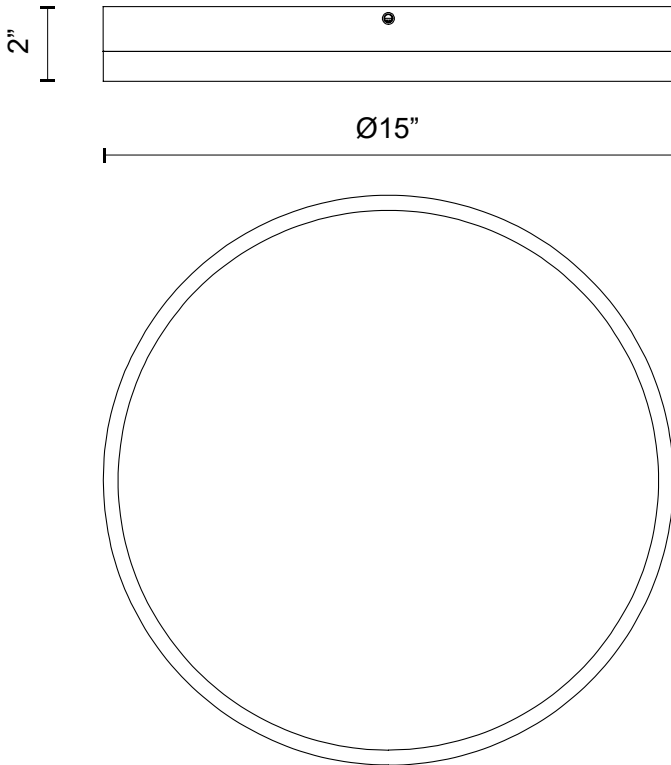

alora mood

P. 1.855.855.8926

CANADA: 19054 28TH Avenue Surrey - BC V3Z 6M3

USA: 3035 E. Lone Mountain Rd - Las Vegas, NV, 89081

ADELAIDE FM554215

| | |
|--------------------|------------------------------------|
| FIXTURE DIMENSIONS | D15" x H2" |
| LIGHT SOURCE | AC LED |
| WATTAGE | 38W |
| TOTAL LUMENS | 3060lm |
| DELIVERED LUMENS | 1725lm* |
| VOLTAGE | 120V |
| COLOR TEMPERATURE | 3000K |
| CRI (RA) | 90CRI |
| DIMMABLE | Yes, ELV Dimmer (Not Included) |
| GLASS DETAILS | Frosted Glass |
| MATERIAL | Glass; Steel; |
| INSTALL OPTIONS | All Orientation; Ceiling and Wall; |
| LOCATION | Dry |
| BRAND | Alora Mood |

[D - Diameter, L - Length, W - Width, H - Height, E - Extension]

AVAILABLE FINISHES:

FM554215AGMB
Aged Gold/Matte
Black

FM554215AGWH
Aged Gold/White

*For complete warranty terms, please visit: www.aloralighting.com/warranty