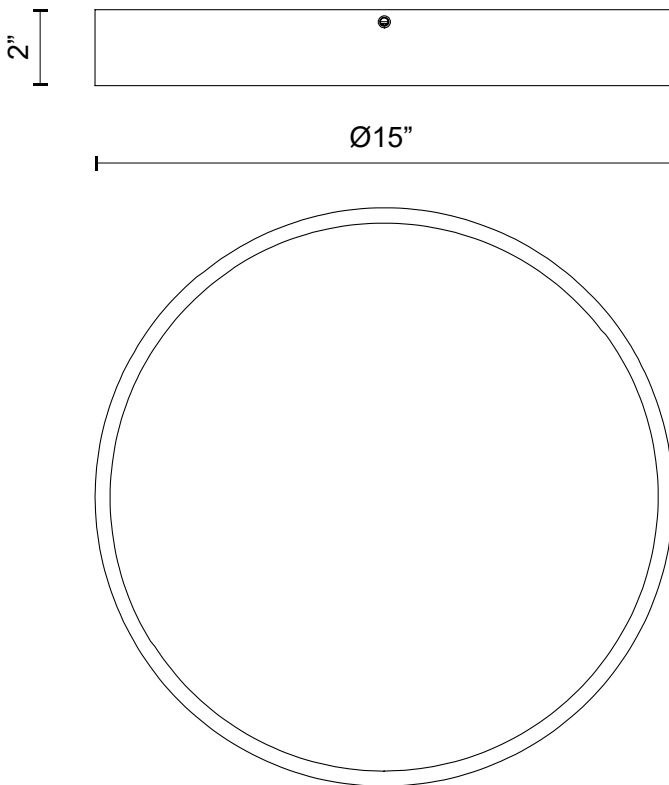

alora mood

P. 1.855.855.8926

CANADA: 19054 28TH Avenue Surrey - BC V3Z 6M3

USA: 3035 E. Lone Mountain Rd - Las Vegas, NV, 89081

ADELAIDE FM554015

FIXTURE DIMENSIONS	D15" x H2"
LIGHT SOURCE	AC LED
WATTAGE	38W
TOTAL LUMENS	3060lm
DELIVERED LUMENS	1725lm*
VOLTAGE	120V
COLOR TEMPERATURE	3000K
CRI (RA)	90CRI
DIMMABLE	Yes, ELV Dimmer (Not Included)
GLASS DETAILS	Frosted Glass
MATERIAL	Glass; Steel;
INSTALL OPTIONS	All Orientation; Ceiling and Wall;
LOCATION	Dry
BRAND	Alora Mood

[D - Diameter, L - Length, W - Width, H - Height, E - Extension]

AVAILABLE FINISHES:

FM554015AG
Aged Gold

FM554015MB
Matte Black

*For complete warranty terms, please visit: www.aloralighting.com/warranty

WWW.ALORAMOOD.COM