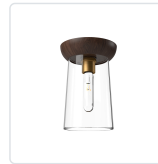

alora mood

P. 1.855.855.8926

CANADA: 19054 28TH Avenue Surrey - BC V3Z 6M3

USA: 3035 E. Lone Mountain Rd - Las Vegas, NV, 89081

EMIL FM542007

FIXTURE DIMENSIONS	D7" x H10"
LAMP TYPE	E26
MAX WATTAGE	60W
BULB QTY	1
BULBS INCLUDED	No
VOLTAGE	120V
GLASS DETAILS	Clear Glass
MATERIAL	Glass; Steel; Wood;
LOCATION	Dry
BRAND	Alora Mood

[D - Diameter, L - Length, W - Width, H - Height, E - Extension]

AVAILABLE FINISHES:

FM542007AGWT

Aged
Gold/Walnut

FM542007MBWT

Matte
Black/Walnut

FM542007WHWK

White/White Oak