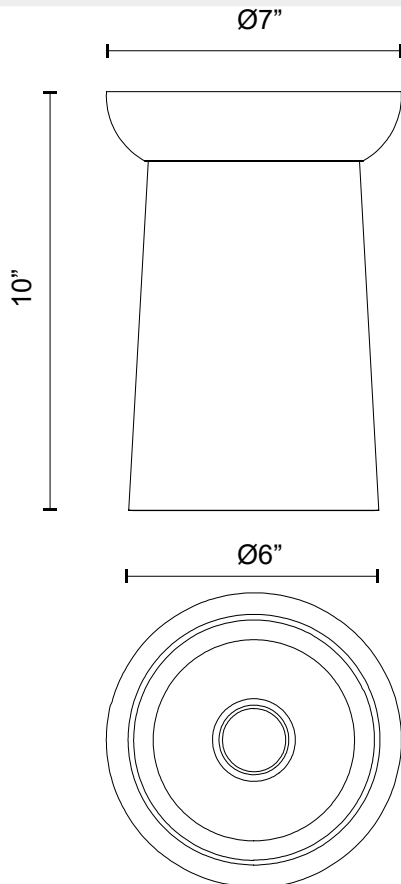

alora mood

P. 1.855.855.8926

CANADA: 19054 28TH Avenue Surrey - BC V3Z 6M3

USA: 3035 E. Lone Mountain Rd - Las Vegas, NV, 89081

EMIL FM542007

FIXTURE DIMENSIONS	D7" x H10"
LAMP TYPE	E26
MAX WATTAGE	60W
BULB QTY	1
BULBS INCLUDED	No
VOLTAGE	120V
GLASS DETAILS	Clear Glass
MATERIAL	Glass; Steel; Wood;
LOCATION	Dry
BRAND	Alora Mood

[D - Diameter, L - Length, W - Width, H - Height, E - Extension]

AVAILABLE FINISHES:

Aged
Gold/Walnut

Matte
Black/Walnut

White/White Oak

*For complete warranty terms, please visit: www.aloralighting.com/warranty

WWW.ALORAMOOD.COM

© 2022 KUZCO LIGHTING. ALL RIGHTS RESERVED.